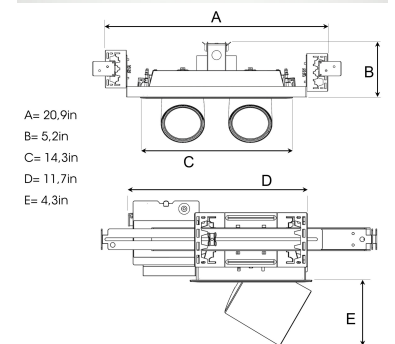

# FLEX 2 NA 3000, 930 (BBBL), MEDIUM, WHITE

- ✓ Product is title 24 compatible
- ✓ Modern, minimalistic and clean-looking ceiling
- ✓ Available in various lumen packages
- ✓ Available in white, black and grey
- ✓ Tiltable and rotating

## TECHNICAL SPECIFICATION

Product Code	280-72505-10
Colour	White
Control	0-10 V
CRI light colour	930 (BBBL)
Delivered lumen output lm	2 x 2800
Driver	Stand alone, included
Light distribution	Medium
Lightsource	LED COB
Mains input voltage	120-277V
Measurements A	20,9
Measurements B	5,2
Measurements C	14,3
Measurements D	11,7
Measurements E	4,3
Mounting	Recessed
Position	360°/60°
Lifetime	L80 B10, 50.000h
Protection	For indoor use only
Sawing instructions unit	inch
Sawing instructions x	6,97
Sawing instructions y	13,87
Start Time	Instant
System power W	2 x 24,5
Unit	inch

Spot	Medium	Flood	Wide Flood
14°	27°	38°	56°
m	ø	m	ø
1.0	0.25	1.0	0.48
2.0	0.49	2.0	0.95
3.0	0.74	3.0	1.43
		1.0	0.69
		2.0	1.39
		3.0	2.08
		1.0	1.07
		2.0	2.14
		3.0	3.22

6,97 x 13,87in