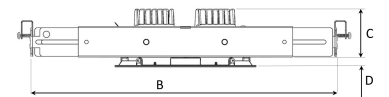

# MOON MICRO 2 NA 800, 930 (BBBL), WIDE FLOOD, BLACK

ITAB

- ✓ Product is title 24 compatible
- ✓ Discrete and clean looking ceiling
- ✓ Available in various sizes and lumen packages
- ✓ Available in white, black and grey
- ✓ Small, tiltable and rotating

## TECHNICAL SPECIFICATION

Product Code	345-7543-20
Colour	Black
Control	Phase dim
CRI light colour	930 (BBBL)
Delivered lumen output lm	2 x 800
Driver	Stand alone, included
Light distribution	Wide flood
Lightsource	LED COB
Mains input voltage	120-277V
Measurements A	6,2
Measurements B	14,59 - 24,25
Measurements C	2,68
Measurements D	0,39
Mounting	Recessed
Position	360°/35°
Lifetime	L80 B10, 50.000h
Protection	For indoor use only
Sawing instructions unit	inch
Sawing instructions x	0,25
Sawing instructions y	0,11
Start Time	Instant
System power W	2 x 8,5
Unit	inch

A= 6,2in  
B= 14,59 - 24,25in  
C= 2,68in  
D= 0,39in

Spot	Medium	Flood	Wide Flood
15°	27°	36°	56°
1.0	1.0	1.0	1.0
0.26	0.47	0.65	1.06
2.0	2.0	2.0	2.0
0.53	0.95	1.30	2.12
3.0	3.0	3.0	3.0
0.79	1.42	1.95	3.18