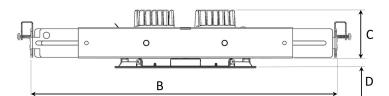

MOON MICRO 2 NA 800, 930 (BBBL), FLOOD, GREY

ITAB

- ✓ Product is title 24 compatible
- ✓ Discrete and clean looking ceiling
- ✓ Available in various sizes and lumen packages
- ✓ Available in white, black and grey
- ✓ Small, tiltable and rotating

TECHNICAL SPECIFICATION

Product Code	345-7542-30
Colour	Grey
Control	Phase dim
CRI light colour	930 (BBBL)
Delivered lumen output lm	2 x 800
Driver	Stand alone, included
Light distribution	Flood
Lightsource	LED COB
Mains input voltage	120-277V
Measurements A	6,2
Measurements B	14,59 - 24,25
Measurements C	2,68
Measurements D	0,39
Mounting	Recessed
Position	360°/35°
Lifetime	L80 B10, 50.000h
Protection	For indoor use only
Sawing instructions unit	inch
Sawing instructions x	0,25
Sawing instructions y	0,11
Start Time	Instant
System power W	2 x 8,5
Unit	inch

A= 6,2in
B= 14,59 - 24,25in
C= 2,68in
D= 0,39in

Spot	Medium	Flood	Wide Flood
15°	27°	36°	56°
m	o	m	o
1.0	0.26	1.0	0.47
2.0	0.53	2.0	0.95
3.0	0.79	3.0	1.42
		1.0	0.65
		2.0	1.30
		3.0	1.95
		1.0	1.06
		2.0	2.12
		3.0	3.18