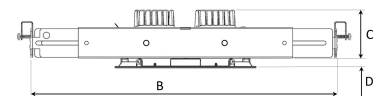

# MOON MICRO 2 NA 800, 930 (BBBL), FLOOD, WHITE **ITAB**

- ✓ Product is title 24 compatible
- ✓ Discrete and clean looking ceiling
- ✓ Available in various sizes and lumen packages
- ✓ Available in white, black and grey
- ✓ Small, tiltable and rotating

## TECHNICAL SPECIFICATION

Product Code	345-7542-10
Colour	White
Control	Phase dim
CRI light colour	930 (BBBL)
Delivered lumen output lm	2 x 800
Driver	Stand alone, included
Light distribution	Flood
Lightsource	LED COB
Mains input voltage	120-277V
Measurements A	6,2
Measurements B	14,59 - 24,25
Measurements C	2,68
Measurements D	0,39
Mounting	Recessed
Position	360°/35°
Lifetime	L80 B10, 50.000h
Protection	For indoor use only
Sawing instructions unit	inch
Sawing instructions x	0,25
Sawing instructions y	0,11
Start Time	Instant
System power W	2 x 8,5
Unit	inch

A= 6,2in  
B= 14,59 - 24,25in  
C= 2,68in  
D= 0,39in

Spot	Medium	Flood	Wide Flood
15°	27°	36°	56°
m	ø	m	ø
1.0	0.26	1.0	0.47
2.0	0.53	2.0	0.95
3.0	0.79	3.0	1.42
		1.0	0.65
		2.0	1.30
		3.0	1.95
		1.0	1.06
		2.0	2.12
		3.0	3.18