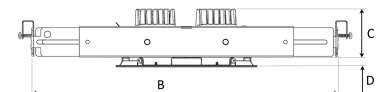

MOON MICRO 2 NA 800, 930 (BBBL), MEDIUM, WHITE

ITAB

- ✓ Product is title 24 compatible
- ✓ Discrete and clean looking ceiling
- ✓ Available in various sizes and lumen packages
- ✓ Available in white, black and grey
- ✓ Small, tiltable and rotating

TECHNICAL SPECIFICATION

Product Code	345-7541-10
Colour	White
Control	Phase dim
CRI light colour	930 (BBBL)
Delivered lumen output lm	2 x 800
Driver	Stand alone, included
Light distribution	Medium
Lightsource	LED COB
Mains input voltage	120-277V
Measurements A	6,2
Measurements B	14,59 - 24,25
Measurements C	2,68
Measurements D	0,39
Mounting	Recessed
Position	360°/35°
Lifetime	L80 B10, 50.000h
Protection	For indoor use only
Sawing instructions unit	inch
Sawing instructions x	0,25
Sawing instructions y	0,11
Start Time	Instant
System power W	2 x 8,5
Unit	inch

A= 6,2in
B= 14,59 - 24,25in
C= 2,68in
D= 0,39in

Spot	Medium	Flood	Wide Flood
15°	27°	36°	56°
m	m	m	m
1.0	0.26	0.47	0.65
2.0	0.53	0.95	1.30
3.0	0.79	1.42	1.95
			3.0
			2.12
			3.18

6,37 x 3,11in