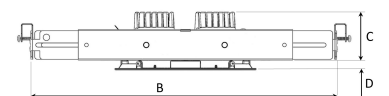

# MOON MICRO 2 NA 800, 930 (BBBL), SPOT, BLACK

ITAB

- ✓ Product is title 24 compatible
- ✓ Discrete and clean looking ceiling
- ✓ Available in various sizes and lumen packages
- ✓ Available in white, black and grey
- ✓ Small, tiltable and rotating

## TECHNICAL SPECIFICATION

Product Code	345-7540-20
Colour	Black
Control	Phase dim
CRI light colour	930 (BBBL)
Delivered lumen output lm	2 x 800
Driver	Stand alone, included
Light distribution	Spot
Lightsource	LED COB
Mains input voltage	120-277V
Measurements A	6,2
Measurements B	14,59 - 24,25
Measurements C	2,68
Measurements D	0,39
Mounting	Recessed
Position	360°/35°
Lifetime	L80 B10, 50.000h
Protection	For indoor use only
Sawing instructions unit	inch
Sawing instructions x	0,25
Sawing instructions y	0,11
Start Time	Instant
System power W	2 x 8,5
Unit	inch

A= 6,2in  
B= 14,59 - 24,25in  
C= 2,68in  
D= 0,39in

Spot	Medium	Flood	Wide Flood
15°	27°	36°	56°
m	ø	m	ø
1.0	0.26	1.0	0.47
2.0	0.53	2.0	0.95
3.0	0.79	3.0	1.42
1.0	0.65	1.0	1.06
2.0	1.30	2.0	2.12
3.0	1.95	3.0	3.18