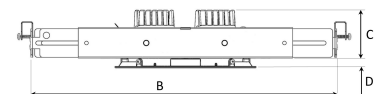

MOON MICRO 2 NA 800, 930 (BBBL), SPOT, WHITE

ITAB

- ✓ Product is title 24 compatible
- ✓ Discrete and clean looking ceiling
- ✓ Available in various sizes and lumen packages
- ✓ Available in white, black and grey
- ✓ Small, tiltable and rotating

TECHNICAL SPECIFICATION

Product Code	345-7540-10
Colour	White
Control	Phase dim
CRI light colour	930 (BBBL)
Delivered lumen output lm	2 x 800
Driver	Stand alone, included
Light distribution	Spot
Lightsource	LED COB
Mains input voltage	120-277V
Measurements A	6,2
Measurements B	14,59 - 24,25
Measurements C	2,68
Measurements D	0,39
Mounting	Recessed
Position	360°/35°
Lifetime	L80 B10, 50.000h
Protection	For indoor use only
Sawing instructions unit	inch
Sawing instructions x	0,25
Sawing instructions y	0,11
Start Time	Instant
System power W	2 x 8,5
Unit	inch

A= 6,2in
B= 14,59 - 24,25in
C= 2,68in
D= 0,39in

Spot	Medium	Flood	Wide Flood
15°	27°	36°	56°
m	ø	m	ø
1.0	0.26	1.0	0.47
2.0	0.53	2.0	0.95
3.0	0.79	3.0	1.42
1.0	0.65	1.0	1.06
2.0	1.30	2.0	2.12
3.0	1.95	3.0	3.18