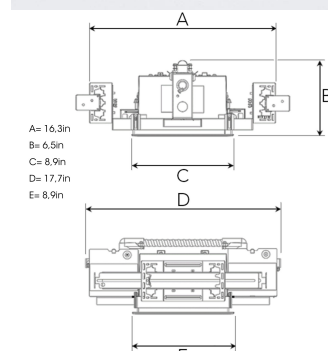

IGNIS 4 NA 1000, 930 (BBBL), FLOOD, GREY

ITAB

- ✓ Product is title 24 compatible
- ✓ Discrete and clean-looking ceiling
- ✓ Four built-in, aimable spotlights
- ✓ Available in white, black and grey

TECHNICAL SPECIFICATION

Product Code	273-7512-30
Colour	Grey
Control	0-10 V
CRI light colour	930 (BBBL)
Delivered lumen output lm	4 x 900
Driver	Stand alone, included
Light distribution	Flood
Lightsource	LED COB
Mains input voltage	120-277V
Measurements A	16,3
Measurements B	6,5
Measurements C	8,9
Measurements D	17,7
Measurements E	8,9
Mounting	Recessed
Position	360°/40°
Lifetime	L80 B10, 50.000h
Protection	For indoor use only
Sawing instructions unit	inch
Sawing instructions x	8
Sawing instructions y	8,6
Start Time	Instant
System power W	4 x 11
Unit	inch

Spot	14°		26°		36°	
	m	ø	m	ø	m	ø
1.0	0.25		0.45		0.65	
2.0	0.51		0.91		1.29	
3.0	0.76		1.36		1.94	

8 x 8,6in