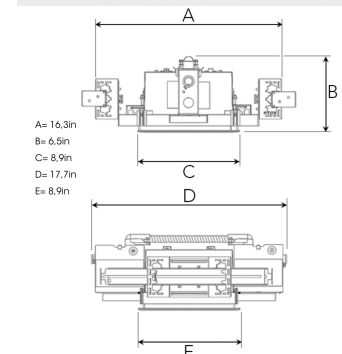

## TECHNICAL SPECIFICATION

Product Code	273-7511-30
Colour	Grey
Control	0-10 V
CRI light colour	930 (BBBL)
Delivered lumen output lm	4 x 900
Driver	Stand alone, included
Light distribution	Medium
Lightsource	LED COB
Mains input voltage	120-277V
Measurements A	16,3
Measurements B	6,5
Measurements C	8,9
Measurements D	17,7
Measurements E	8,9
Mounting	Recessed
Position	360°/40°
Lifetime	L80 B10, 50.000h
Protection	For indoor use only
Sawing instructions unit	inch
Sawing instructions x	8
Sawing instructions y	8,6
Start Time	Instant
System power W	4 x 11
Unit	inch

Spot	14°		26°		36°	
	m	ø	m	ø	m	ø
1.0	0.25		0.45		0.65	
2.0	0.51		0.91		1.29	
3.0	0.76		1.36		1.94	

8 x 8,6in