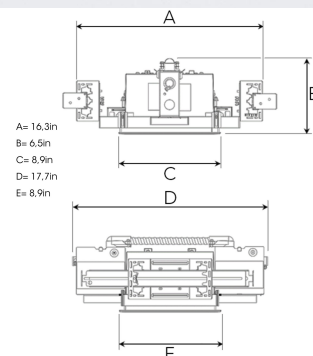

IGNIS 4 NA 1000, 930 (BBBL), MEDIUM, BLACK

ITAB

- ✓ Product is title 24 compatible
- ✓ Discrete and clean-looking ceiling
- ✓ Four built-in, aimable spotlights
- ✓ Available in white, black and grey

TECHNICAL SPECIFICATION

Product Code	273-7511-20
Colour	Black
Control	0-10 V
CRI light colour	930 (BBBL)
Delivered lumen output lm	4 x 900
Driver	Stand alone, included
Light distribution	Medium
Lightsource	LED COB
Mains input voltage	120-277V
Measurements A	16,3
Measurements B	6,5
Measurements C	8,9
Measurements D	17,7
Measurements E	8,9
Mounting	Recessed
Position	360°/40°
Lifetime	L80 B10, 50.000h
Protection	For indoor use only
Sawing instructions unit	inch
Sawing instructions x	8
Sawing instructions y	8,6
Start Time	Instant
System power W	4 x 11
Unit	inch

Spot	14°		26°		36°	
	m	ø	m	ø	m	ø
1.0	0.25		0.45		0.65	
2.0	0.51		0.91		1.29	
3.0	0.76		1.36		1.94	

8 x 8,6in