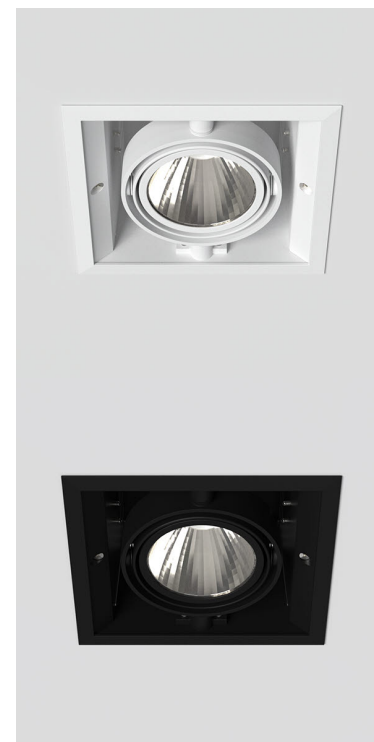

OPUS 1 NA 1500, 930 (BBBL), MEDIUM, BLACK

ITAB

- ✓ Product is title 24 compatible
- ✓ Discrete and clean-looking ceiling
- ✓ Swivel the light up to 30° in any direction
- ✓ Available in white, black and grey

TECHNICAL SPECIFICATION

Product Code	324-7504-20
Colour	Black
Control	0-10 V
CRI light colour	930 (BBBL)
Delivered lumen output lm	1450
Driver	Stand alone, included
Light distribution	Medium
Lightsource	LED COB
Mains input voltage	120V
Measurements A	6,5
Measurements B	13,2
Measurements C	5,5
Measurements D	10,4
Measurements E	6,2
Mounting	Recessed
Position	360°/30°
Lifetime	L80 B10, 50.000h
Protection	For indoor use only
Sawing instructions unit	inch
Sawing instructions x	5,9
Sawing instructions y	6,2
Start Time	Instant
System power W	13
Unit	inch

5,9 x 6,2in