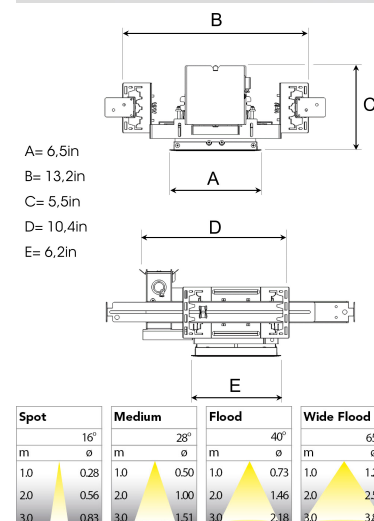

OPUS 1 NA 1500, 930 (BBBL), MEDIUM, BLACK

ITAB

- ✓ Product is title 24 compatible
- ✓ Discrete and clean-looking ceiling
- ✓ Swivel the light up to 30° in any direction
- ✓ Available in white, black and grey

TECHNICAL SPECIFICATION

Product Code	324-7504-20
Colour	Black
Control	0-10 V
CRI light colour	930 (BBBL)
Delivered lumen output lm	1450
Driver	Stand alone, included
Light distribution	Medium
Lightsource	LED COB
Mains input voltage	120V
Measurements A	6,5
Measurements B	13,2
Measurements C	5,5
Measurements D	10,4
Measurements E	6,2
Mounting	Recessed
Position	360°/30°
Lifetime	L80 B10, 50.000h
Protection	For indoor use only
Sawing instructions unit	inch
Sawing instructions x	5,9
Sawing instructions y	6,2
Start Time	Instant
System power W	13
Unit	inch

5,9 x 6,2in