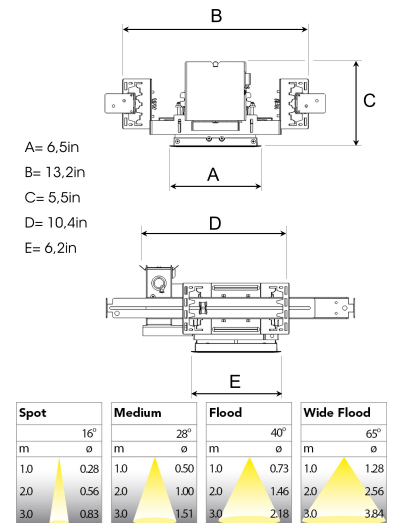

OPUS 1 NA 1500, 930 (BBBL), SPOT, BLACK

- ✓ Product is title 24 compatible
- ✓ Discrete and clean-looking ceiling
- ✓ Swivel the light up to 30° in any direction
- ✓ Available in white, black and grey

TECHNICAL SPECIFICATION

Product Code	324-7503-20
Colour	Black
Control	0-10 V
CRI light colour	930 (BBBL)
Delivered lumen output lm	1450
Driver	Stand alone, included
Light distribution	Spot
Lightsource	LED COB
Mains input voltage	120V
Measurements A	6,5
Measurements B	13,2
Measurements C	5,5
Measurements D	10,4
Measurements E	6,2
Mounting	Recessed
Position	360°/30°
Lifetime	L80 B10, 50.000h
Protection	For indoor use only
Sawing instructions unit	inch
Sawing instructions x	5,9
Sawing instructions y	6,2
Start Time	Instant
System power W	13
Unit	inch

5,9 x 6,2in