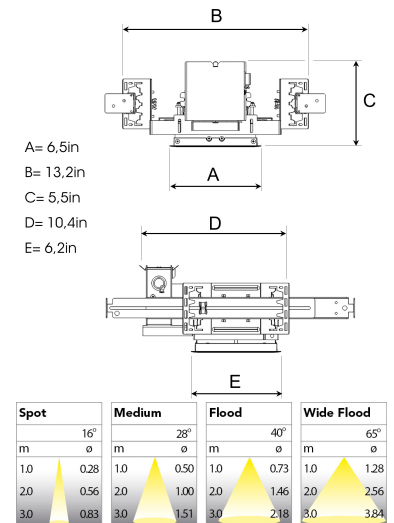

OPUS 1 NA 2000, 930 (BBBL), FLOOD, WHITE

- ✓ Product is title 24 compatible
- ✓ Discrete and clean-looking ceiling
- ✓ Swivel the light up to 30° in any direction
- ✓ Available in white, black and grey

TECHNICAL SPECIFICATION

Product Code	324-7514-10
Colour	White
Control	0-10 V
CRI light colour	930 (BBBL)
Delivered lumen output lm	1880
Driver	Stand alone, included
Light distribution	Flood
Lightsource	LED COB
Mains input voltage	120V
Measurements A	6,5
Measurements B	13,2
Measurements C	5,5
Measurements D	10,4
Measurements E	6,2
Mounting	Recessed
Position	360°/30°
Lifetime	L80 B10, 50.000h
Protection	For indoor use only
Sawing instructions unit	inch
Sawing instructions x	5,9
Sawing instructions y	6,2
Start Time	Instant
System power W	19
Unit	inch

5,9 x 6,2in