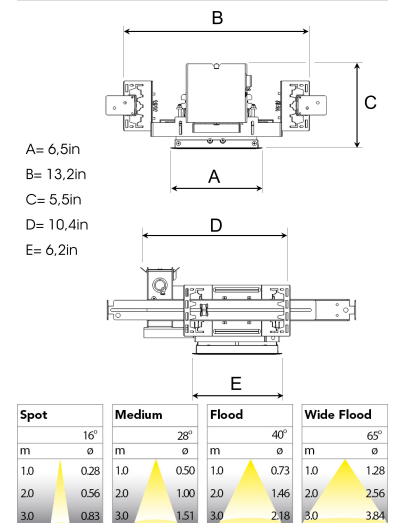

OPUS 1 NA 2000, 930 (BBBL), MEDIUM, GREY

- ✓ Product is title 24 compatible
- ✓ Discrete and clean-looking ceiling
- ✓ Swivel the light up to 30° in any direction
- ✓ Available in white, black and grey

TECHNICAL SPECIFICATION

Product Code	324-7513-30
Colour	Grey
Control	0-10 V
CRI light colour	930 (BBBL)
Delivered lumen output lm	1880
Driver	Stand alone, included
Light distribution	Medium
Lightsource	LED COB
Mains input voltage	120V
Measurements A	6,5
Measurements B	13,2
Measurements C	5,5
Measurements D	10,4
Measurements E	6,2
Mounting	Recessed
Position	360°/30°
Lifetime	L80 B10, 50.000h
Protection	For indoor use only
Sawing instructions unit	inch
Sawing instructions x	5,9
Sawing instructions y	6,2
Start Time	Instant
System power W	19
Unit	inch

5,9 x 6,2in