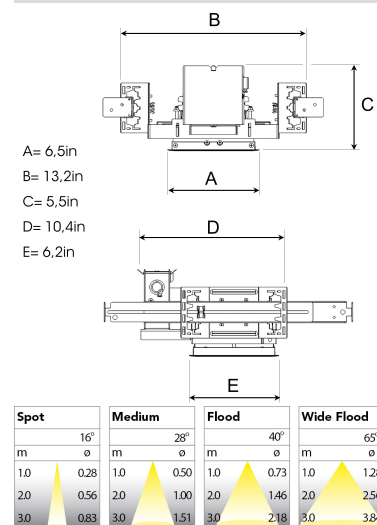

OPUS 1 NA 2000, 930 (BBBL), MEDIUM, BLACK

ITAB

- ✓ Product is title 24 compatible
- ✓ Discrete and clean-looking ceiling
- ✓ Swivel the light up to 30° in any direction
- ✓ Available in white, black and grey

TECHNICAL SPECIFICATION

Product Code	324-7513-20
Colour	Black
Control	0-10 V
CRI light colour	930 (BBBL)
Delivered lumen output lm	1880
Driver	Stand alone, included
Light distribution	Medium
Lightsource	LED COB
Mains input voltage	120V
Measurements A	6,5
Measurements B	13,2
Measurements C	5,5
Measurements D	10,4
Measurements E	6,2
Mounting	Recessed
Position	360°/30°
Lifetime	L80 B10, 50.000h
Protection	For indoor use only
Sawing instructions unit	inch
Sawing instructions x	5,9
Sawing instructions y	6,2
Start Time	Instant
System power W	19
Unit	inch

5,9 x 6,2in