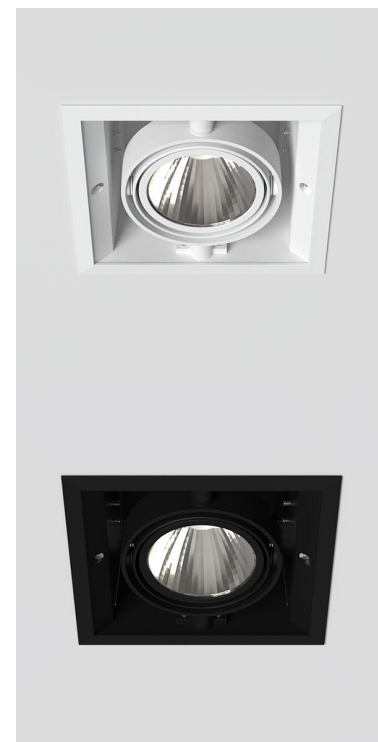

OPUS 1 NA 2000, 930 (BBBL), MEDIUM, WHITE

ITAB

- ✓ Product is title 24 compatible
- ✓ Discrete and clean-looking ceiling
- ✓ Swivel the light up to 30° in any direction
- ✓ Available in white, black and grey

TECHNICAL SPECIFICATION

Product Code	324-7513-10
Colour	White
Control	0-10 V
CRI light colour	930 (BBBL)
Delivered lumen output lm	1880
Driver	Stand alone, included
Light distribution	Medium
Lightsource	LED COB
Mains input voltage	120V
Measurements A	6,5
Measurements B	13,2
Measurements C	5,5
Measurements D	10,4
Measurements E	6,2
Mounting	Recessed
Position	360°/30°
Lifetime	L80 B10, 50.000h
Protection	For indoor use only
Sawing instructions unit	inch
Sawing instructions x	5,9
Sawing instructions y	6,2
Start Time	Instant
System power W	19
Unit	inch

5,9 x 6,2in