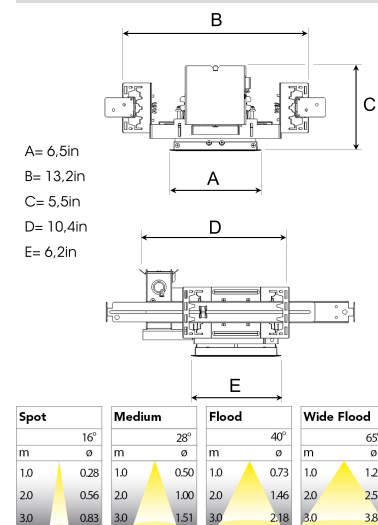

OPUS 1 NA 2000, 930 (BBBL), MEDIUM, WHITE

ITAB

- ✓ Product is title 24 compatible
- ✓ Discrete and clean-looking ceiling
- ✓ Swivel the light up to 30° in any direction
- ✓ Available in white, black and grey

TECHNICAL SPECIFICATION

Product Code	324-7513-10
Colour	White
Control	0-10 V
CRI light colour	930 (BBBL)
Delivered lumen output lm	1880
Driver	Stand alone, included
Light distribution	Medium
Lightsource	LED COB
Mains input voltage	120V
Measurements A	6,5
Measurements B	13,2
Measurements C	5,5
Measurements D	10,4
Measurements E	6,2
Mounting	Recessed
Position	360°/30°
Lifetime	L80 B10, 50.000h
Protection	For indoor use only
Sawing instructions unit	inch
Sawing instructions x	5,9
Sawing instructions y	6,2
Start Time	Instant
System power W	19
Unit	inch

5,9 x 6,2in