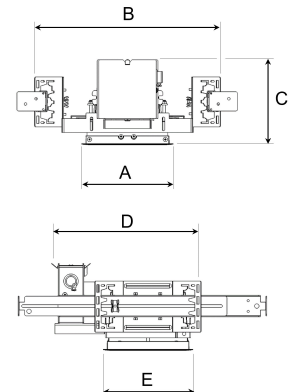

# OPUS 1 NA 2000, 930 (BBBL), SPOT, GREY

- ✓ Product is title 24 compatible
- ✓ Discrete and clean-looking ceiling
- ✓ Swivel the light up to 30° in any direction
- ✓ Available in white, black and grey

## TECHNICAL SPECIFICATION

Product Code	324-7512-30
Colour	Grey
Control	0-10 V
CRI light colour	930 (BBBL)
Delivered lumen output lm	1880
Driver	Stand alone, included
Light distribution	Spot
Lightsource	LED COB
Mains input voltage	120V
Measurements A	6,5
Measurements B	13,2
Measurements C	5,5
Measurements D	10,4
Measurements E	6,2
Mounting	Recessed
Position	360°/30°
Lifetime	L80 B10, 50.000h
Protection	For indoor use only
Sawing instructions unit	inch
Sawing instructions x	5,9
Sawing instructions y	6,2
Start Time	Instant
System power W	19
Unit	inch

Spot	Medium	Flood	Wide Flood
16°	28°	40°	65°
m	ø	m	ø
1.0	0.28	1.0	0.73
2.0	0.56	2.0	1.46
3.0	0.83	3.0	2.18

5,9 x 6,2in