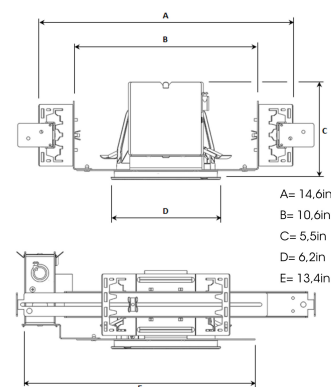

## TECHNICAL SPECIFICATION

Product Code	292-7511-10
Colour	White
Control	0-10 V
CRI light colour	930 (BBBL)
Delivered lumen output lm	3850
Driver	Stand alone, included
Light distribution	Wide flood
Lightsource	LED COB
Mains input voltage	120-277V
Measurements A	14,6
Measurements B	10,6
Measurements C	5,5
Measurements D	6,2
Measurements E	13,4
Mounting	Recessed
Position	Fixed
Lifetime	L80 B10, 50.000h
Protection	For indoor use only
Sawing instructions diameter	5,91
Sawing instructions unit	inch
Start Time	Instant
System power W	35
Unit	inch

Spot	14"	Medium	26"	Flood	37"	Wide Flood	55"
	14"	26"	37"	55"			
m	0	0	0	0	0	0	0
1.0	0.24	1.0	0.47	1.0	0.68	1.0	1.05
2.0	0.48	2.0	0.94	2.0	1.35	2.0	2.10
3.0	0.72	3.0	1.41	3.0	2.03	3.0	3.15

5,91in