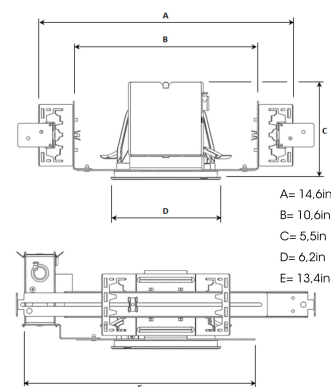

## TECHNICAL SPECIFICATION

Product Code	292-7503-10
Colour	White
Control	0-10 V
CRI light colour	930 (BBBL)
Delivered lumen output lm	2800
Driver	Stand alone, included
Light distribution	Wide flood
Lightsource	LED COB
Mains input voltage	120-277V
Measurements A	14,6
Measurements B	10,6
Measurements C	5,5
Measurements D	6,2
Measurements E	13,4
Mounting	Recessed
Position	Fixed
Lifetime	L80 B10, 50.000h
Protection	For indoor use only
Sawing instructions diameter	5,91
Sawing instructions unit	inch
Start Time	Instant
System power W	24,5
Unit	inch

Spot	14"	Medium	26"	Flood	37"	Wide Flood	55"
	m	ø	m	ø	m	ø	m
1.0	0.24	1.0	0.47	1.0	0.68	1.0	1.05
2.0	0.48	2.0	0.94	2.0	1.35	2.0	2.10
3.0	0.72	3.0	1.41	3.0	2.03	3.0	3.15

5,91in