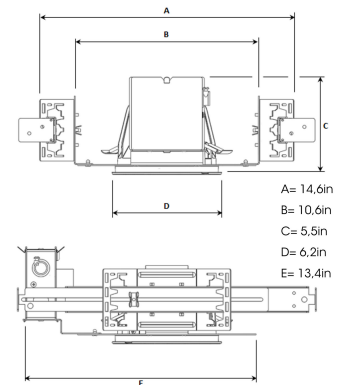

TECHNICAL SPECIFICATION

Product Code	292-7500-10
Colour	White
Control	0-10 V
CRI light colour	930 (BBBL)
Delivered lumen output lm	2800
Driver	Stand alone, included
Light distribution	Spot
Lightsource	LED COB
Mains input voltage	120-277V
Measurements A	14,6
Measurements B	10,6
Measurements C	5,5
Measurements D	6,2
Measurements E	13,4
Mounting	Recessed
Position	Fixed
Lifetime	L80 B10, 50.000h
Protection	For indoor use only
Sawing instructions diameter	5,91
Sawing instructions unit	inch
Start Time	Instant
System power W	24,5
Unit	inch

Spot	Medium	Flood	Wide Flood
14"	26"	37"	55"
m	ø	m	ø
1.0	0.24	1.0	0.68
2.0	0.48	2.0	1.35
3.0	0.72	3.0	2.03
1.0	0.47	1.0	0.68
2.0	0.94	2.0	1.35
3.0	1.41	3.0	2.03
1.0	1.05	1.0	1.05
2.0	2.10	2.0	2.10
3.0	3.15	3.0	3.15

5,91in