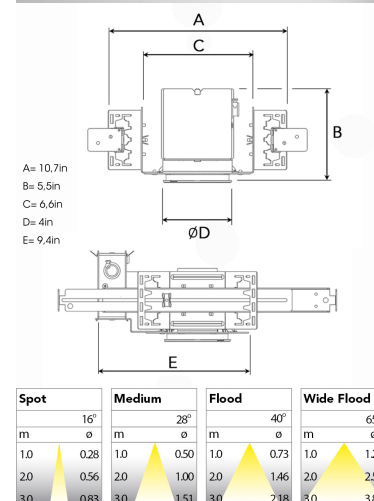

# TITAN MINI NA 1500, 930 (BBBL), FLOOD, WHITE

- ✓ Product is title 24 compatible
- ✓ Discrete and clean-looking ceiling
- ✓ Available in various sizes and lumen packages
- ✓ Available in white, black and grey

## TECHNICAL SPECIFICATION

|                              |                       |
|------------------------------|-----------------------|
| Product Code                 | 308-7502-10           |
| Colour                       | White                 |
| Control                      | 0-10 V                |
| CRI light colour             | 930 (BBBL)            |
| Delivered lumen output lm    | 1400                  |
| Driver                       | Stand alone, included |
| Light distribution           | Flood                 |
| Lightsource                  | LED COB               |
| Mains input voltage          | 120-277V              |
| Measurements A               | 10,7                  |
| Measurements B               | 5,5                   |
| Measurements C               | 6,6                   |
| Measurements D               | 4                     |
| Measurements E               | 9,4                   |
| Mounting                     | Recessed              |
| Position                     | Fixed                 |
| Lifetime                     | L80 B10, 50.000h      |
| Protection                   | For indoor use only   |
| Sawing instructions diameter | 3,62                  |
| Sawing instructions unit     | inch                  |
| Start Time                   | Instant               |
| System power W               | 12                    |
| Unit                         | inch                  |

3,62in