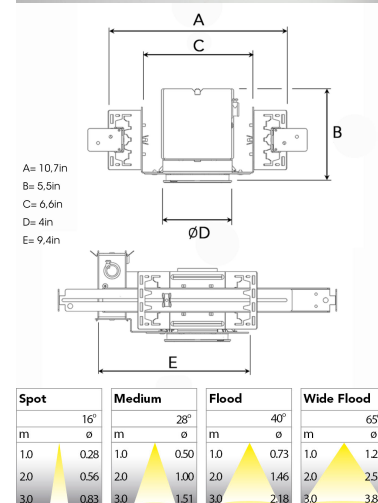

TITAN MINI NA 1500, 930 (BBBL), MEDIUM, WHITE

ITAB

- ✓ Product is title 24 compatible
- ✓ Discrete and clean-looking ceiling
- ✓ Available in various sizes and lumen packages
- ✓ Available in white, black and grey

TECHNICAL SPECIFICATION

Product Code	308-7501-10
Colour	White
Control	0-10 V
CRI light colour	930 (BBBL)
Delivered lumen output lm	1400
Driver	Stand alone, included
Light distribution	Medium
Lightsource	LED COB
Mains input voltage	120-277V
Measurements A	10,7
Measurements B	5,5
Measurements C	6,6
Measurements D	4
Measurements E	9,4
Mounting	Recessed
Position	Fixed
Lifetime	L80 B10, 50.000h
Protection	For indoor use only
Sawing instructions diameter	3,62
Sawing instructions unit	inch
Start Time	Instant
System power W	12
Unit	inch

3,62in