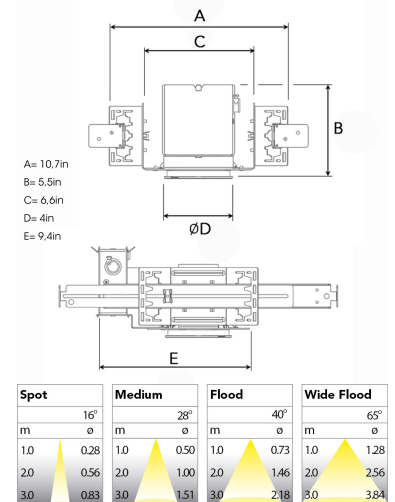

TITAN MINI NA 1500, 930 (BBBL), SPOT, BLACK

ITAB

- ✓ Product is title 24 compatible
- ✓ Discrete and clean-looking ceiling
- ✓ Available in various sizes and lumen packages
- ✓ Available in white, black and grey

TECHNICAL SPECIFICATION

Product Code	308-7500-20
Colour	Black
Control	0-10 V
CRI light colour	930 (BBBL)
Delivered lumen output lm	1400
Driver	Stand alone, included
Light distribution	Spot
Lightsource	LED COB
Mains input voltage	120-277V
Measurements A	10,7
Measurements B	5,5
Measurements C	6,6
Measurements D	4
Measurements E	9,4
Mounting	Recessed
Position	Fixed
Lifetime	L80 B10, 50.000h
Protection	For indoor use only
Sawing instructions diameter	3,62
Sawing instructions unit	inch
Start Time	Instant
System power W	12
Unit	inch

3,62in