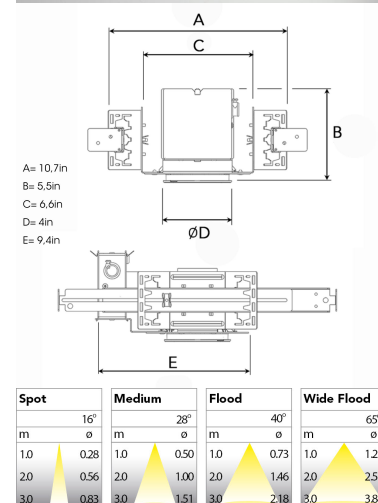

TITAN MINI NA 1500, 930 (BBBL), SPOT, WHITE

ITAB

- ✓ Product is title 24 compatible
- ✓ Discrete and clean-looking ceiling
- ✓ Available in various sizes and lumen packages
- ✓ Available in white, black and grey

TECHNICAL SPECIFICATION

Product Code	308-7500-10
Colour	White
Control	0-10 V
CRI light colour	930 (BBBL)
Delivered lumen output lm	1400
Driver	Stand alone, included
Light distribution	Spot
Lightsource	LED COB
Mains input voltage	120-277V
Measurements A	10,7
Measurements B	5,5
Measurements C	6,6
Measurements D	4
Measurements E	9,4
Mounting	Recessed
Position	Fixed
Lifetime	L80 B10, 50.000h
Protection	For indoor use only
Sawing instructions diameter	3,62
Sawing instructions unit	inch
Start Time	Instant
System power W	12
Unit	inch

3,62in