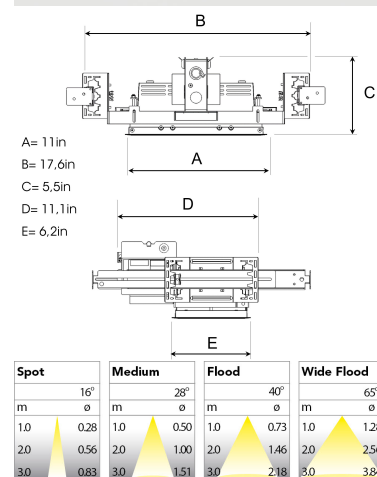

OPUS II, 1500, 930, NA, RETROFIT KIT, MEDIUM, WHITE, 120-277V

ITAB

- ✓ Product is title 24 compatible
- ✓ Discrete and clean-looking ceiling
- ✓ Swivel the light up to 30° in any direction
- ✓ Available in white, black and grey

TECHNICAL SPECIFICATION

Product Code	324-402-102-10
Colour	White
Control	On/off
CRI light colour	930 (BBBL)
Delivered lumen output lm	2700
Driver	Stand alone, included
EEI	E
Light distribution	Medium, Medium
Lightsource	LED COB
Mains input voltage	120V
Measurements A	11
Measurements B	6,3
Measurements C	4,13
Mounting	Recessed
Position	Vertical/Gyro
Lifetime	L80 B10 50.000h
Protection	IP 20, class III
Sawing instructions unit	inch
Sawing instructions x	5,9
Sawing instructions y	10,7
Start Time	Instant
System power W	21,49
Unit	inch
Weight	3,3 lbs

5,9 x 10,7in