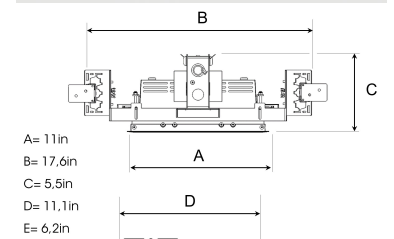

OPUS 2 NA 1500, 930 (BBBL), SPOT, GREY

- ✓ Product is title 24 compatible
- ✓ Discrete and clean-looking ceiling
- ✓ Swivel the light up to 30° in any direction
- ✓ Available in white, black and grey

TECHNICAL SPECIFICATION

Product Code	324-7521-30
Colour	Grey
Control	0-10 V
CRI light colour	930 (BBBL)
Delivered lumen output lm	2 x 1450
Driver	Stand alone, included
Light distribution	Spot
Lightsouce	LED COB
Mains input voltage	120V
Measurements A	11
Measurements B	17,6
Measurements C	5,5
Measurements D	11,1
Measurements E	6,2
Mounting	Recessed
Position	360°/30°
Lifetime	L80 B10, 50.000h
Protection	For indoor use only
Sawing instructions unit	inch
Sawing instructions x	5,9
Sawing instructions y	10,7
Start Time	Instant
System power W	2 x 13
Unit	inch

Spot	Medium	Flood	Wide Flood
16°	28°	40°	65°
m	m	m	m
0	0	0	0
1.0	0.28	0.50	1.28
2.0	0.56	1.00	2.56
3.0	0.83	1.51	3.84

5,9 x 10,7in