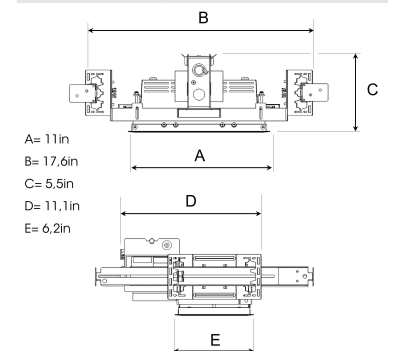

OPUS 2 NA 1500, 930 (BBBL), SPOT, BLACK

- ✓ Product is title 24 compatible
- ✓ Discrete and clean-looking ceiling
- ✓ Swivel the light up to 30° in any direction
- ✓ Available in white, black and grey

TECHNICAL SPECIFICATION

Product Code	324-7521-20
Colour	Black
Control	0-10 V
CRI light colour	930 (BBBL)
Delivered lumen output lm	2 x 1450
Driver	Stand alone, included
Light distribution	Spot
Lightsource	LED COB
Mains input voltage	120V
Measurements A	11
Measurements B	17,6
Measurements C	5,5
Measurements D	11,1
Measurements E	6,2
Mounting	Recessed
Position	360°/30°
Lifetime	L80 B10, 50.000h
Protection	For indoor use only
Sawing instructions unit	inch
Sawing instructions x	5,9
Sawing instructions y	10,7
Start Time	Instant
System power W	2 x 13
Unit	inch

Spot	Medium	Flood	Wide Flood
16°	28°	40°	65°
m	m	m	m
0	0	0	0
1.0	0.28	0.50	1.28
2.0	0.56	1.00	2.56
3.0	0.83	1.51	3.84

5,9 x 10,7 in