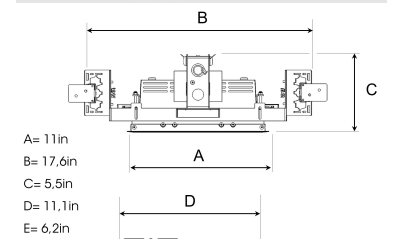

# OPUS 2 NA 1500, 930 (BBBL), SPOT, WHITE

- ✓ Product is title 24 compatible
- ✓ Discrete and clean-looking ceiling
- ✓ Swivel the light up to 30° in any direction
- ✓ Available in white, black and grey

## TECHNICAL SPECIFICATION

Product Code	324-7521-10
Colour	White
Control	0-10 V
CRI light colour	930 (BBBL)
Delivered lumen output lm	2 x 1450
Driver	Stand alone, included
Light distribution	Spot
Lightsource	LED COB
Mains input voltage	120V
Measurements A	11
Measurements B	17,6
Measurements C	5,5
Measurements D	11,1
Measurements E	6,2
Mounting	Recessed
Position	360°/30°
Lifetime	L80 B10, 50.000h
Protection	For indoor use only
Sawing instructions unit	inch
Sawing instructions x	5,9
Sawing instructions y	10,7
Start Time	Instant
System power W	2 x 13
Unit	inch

Spot	Medium	Flood	Wide Flood
16°	28°	40°	65°
m	m	m	m
0	0	0	0
1.0	0.28	0.50	1.28
2.0	0.56	1.00	2.56
3.0	0.83	1.51	3.84

5,9 x 10,7in