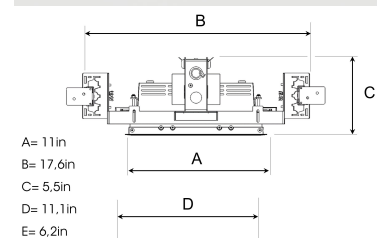

OPUS 2 NA 2000, 930 (BBBL), FLOOD, GREY

ITAB

- ✓ Product is title 24 compatible
- ✓ Discrete and clean-looking ceiling
- ✓ Swivel the light up to 30° in any direction
- ✓ Available in white, black and grey

TECHNICAL SPECIFICATION

Product Code	324-7532-30
Colour	Grey
Control	0-10 V
CRI light colour	930 (BBBL)
Delivered lumen output lm	2 x 1880
Driver	Stand alone, included
Light distribution	Flood
Lightsource	LED COB
Mains input voltage	120V
Measurements A	11
Measurements B	17,6
Measurements C	5,5
Measurements D	11,1
Measurements E	6,2
Mounting	Recessed
Position	360°/30°
Lifetime	L80 B10, 50.000h
Protection	For indoor use only
Sawing instructions unit	inch
Sawing instructions x	5,9
Sawing instructions y	10,7
Start Time	Instant
System power W	2x19
Unit	inch

Spot	Medium	Flood	Wide Flood
16°	28°	40°	65°
m	m	m	m
0	0	0	0
1.0	0.28	0.50	1.28
2.0	0.56	1.00	2.56
3.0	0.83	1.51	3.84

5,9 x 10,7in