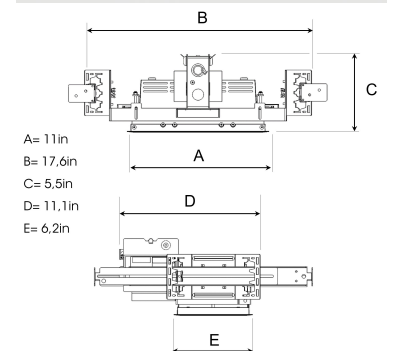

# OPUS 2 NA 2000, 930 (BBBL), FLOOD, BLACK

- ✓ Product is title 24 compatible
- ✓ Discrete and clean-looking ceiling
- ✓ Swivel the light up to 30° in any direction
- ✓ Available in white, black and grey

## TECHNICAL SPECIFICATION

Product Code	324-7532-20
Colour	Black
Control	0-10 V
CRI light colour	930 (BBBL)
Delivered lumen output lm	2 x 1880
Driver	Stand alone, included
Light distribution	Flood
Lightsource	LED COB
Mains input voltage	120V
Measurements A	11
Measurements B	17,6
Measurements C	5,5
Measurements D	11,1
Measurements E	6,2
Mounting	Recessed
Position	360°/30°
Lifetime	L80 B10, 50.000h
Protection	For indoor use only
Sawing instructions unit	inch
Sawing instructions x	5,9
Sawing instructions y	10,7
Start Time	Instant
System power W	2x19
Unit	inch

Spot	Medium	Flood	Wide Flood
16°	28°	40°	65°
m	m	m	m
0	0	0	0
1.0	0.28	0.50	1.28
2.0	0.56	1.00	2.56
3.0	0.83	1.51	3.84

5,9 x 10,7in