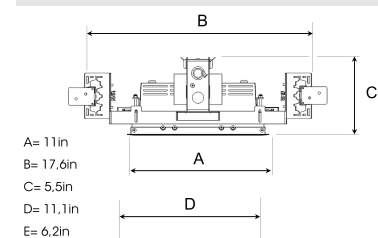

OPUS 2 NA 2000, 930 (BBBL), FLOOD, WHITE

ITAB

- ✓ Product is title 24 compatible
- ✓ Discrete and clean-looking ceiling
- ✓ Swivel the light up to 30° in any direction
- ✓ Available in white, black and grey

TECHNICAL SPECIFICATION

Product Code	324-7532-10
Colour	White
Control	0-10 V
CRI light colour	930 (BBBL)
Delivered lumen output lm	2 x 1880
Driver	Stand alone, included
Light distribution	Flood
Lightsource	LED COB
Mains input voltage	120V
Measurements A	11
Measurements B	17,6
Measurements C	5,5
Measurements D	11,1
Measurements E	6,2
Mounting	Recessed
Position	360°/30°
Lifetime	L80 B10, 50.000h
Protection	For indoor use only
Sawing instructions unit	inch
Sawing instructions x	5,9
Sawing instructions y	10,7
Start Time	Instant
System power W	2x19
Unit	inch

Spot	Medium	Flood	Wide Flood
16°	28°	40°	65°
m	m	m	m
0	0	0	0
1.0	0.28	0.50	1.28
2.0	0.56	1.00	2.56
3.0	0.83	1.51	3.84

5,9 x 10,7in