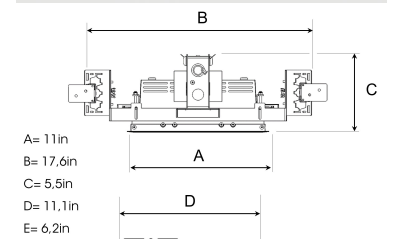

# OPUS 2 NA 2000, 930 (BBBL), MEDIUM, GREY

- ✓ Product is title 24 compatible
- ✓ Discrete and clean-looking ceiling
- ✓ Swivel the light up to 30° in any direction
- ✓ Available in white, black and grey

## TECHNICAL SPECIFICATION

Product Code	324-7531-30
Colour	Grey
Control	0-10 V
CRI light colour	930 (BBBL)
Delivered lumen output lm	2 x 1880
Driver	Stand alone, included
Light distribution	Medium
Lightsource	LED COB
Mains input voltage	120V
Measurements A	11
Measurements B	17,6
Measurements C	5,5
Measurements D	11,1
Measurements E	6,2
Mounting	Recessed
Position	360°/30°
Lifetime	L80 B10, 50.000h
Protection	For indoor use only
Sawing instructions unit	inch
Sawing instructions x	5,9
Sawing instructions y	10,7
Start Time	Instant
System power W	2x19
Unit	inch

Spot	Medium	Flood	Wide Flood
16°	28°	40°	65°
m	m	m	m
0	0	0	0
1.0	0.28	0.50	0.73
2.0	0.56	1.00	1.46
3.0	0.83	1.51	2.18
1.0	0.28	0.73	1.28
2.0	0.56	1.46	2.56
3.0	0.83	2.18	3.84

5,9 x 10,7in