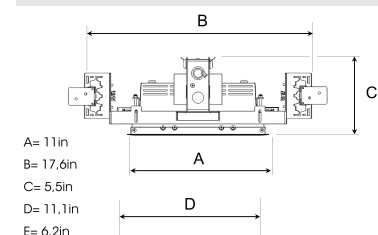

OPUS 2 NA 2000, 930 (BBBL), MEDIUM, BLACK

ITAB

- ✓ Product is title 24 compatible
- ✓ Discrete and clean-looking ceiling
- ✓ Swivel the light up to 30° in any direction
- ✓ Available in white, black and grey

TECHNICAL SPECIFICATION

Product Code	324-7531-20
Colour	Black
Control	0-10 V
CRI light colour	930 (BBBL)
Delivered lumen output lm	2 x 1880
Driver	Stand alone, included
Light distribution	Medium
Lightsource	LED COB
Mains input voltage	120V
Measurements A	11
Measurements B	17,6
Measurements C	5,5
Measurements D	11,1
Measurements E	6,2
Mounting	Recessed
Position	360°/30°
Lifetime	L80 B10, 50.000h
Protection	For indoor use only
Sawing instructions unit	inch
Sawing instructions x	5,9
Sawing instructions y	10,7
Start Time	Instant
System power W	2x19
Unit	inch

Spot	Medium	Flood	Wide Flood
	16°	28°	40°
	28°	40°	65°
m	0	0	0
1.0	0.28	0.50	0.73
2.0	0.56	1.00	1.46
3.0	0.83	1.51	2.18
			3.84

5,9 x 10,7in