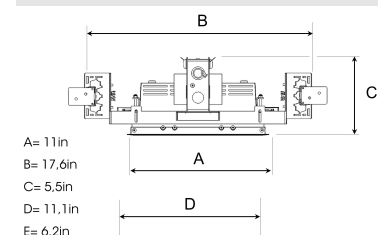

OPUS 2 NA 2000, 930 (BBBL), SPOT, GREY

ITAB

- ✓ Product is title 24 compatible
- ✓ Discrete and clean-looking ceiling
- ✓ Swivel the light up to 30° in any direction
- ✓ Available in white, black and grey

TECHNICAL SPECIFICATION

Product Code	324-7530-30
Colour	Grey
Control	0-10 V
CRI light colour	930 (BBBL)
Delivered lumen output lm	2 x 1880
Driver	Stand alone, included
Light distribution	Spot
Lightsource	LED COB
Mains input voltage	120V
Measurements A	11
Measurements B	17,6
Measurements C	5,5
Measurements D	11,1
Measurements E	6,2
Mounting	Recessed
Position	360°/30°
Lifetime	L80 B10, 50.000h
Protection	For indoor use only
Sawing instructions unit	inch
Sawing instructions x	5,9
Sawing instructions y	10,7
Start Time	Instant
System power W	2x19
Unit	inch

Spot	Medium	Flood	Wide Flood
16°	28°	40°	65°
m	m	m	m
0	0	0	0
1.0	0.28	0.50	1.28
2.0	0.56	1.00	2.56
3.0	0.83	1.51	3.84

5,9 x 10,7in