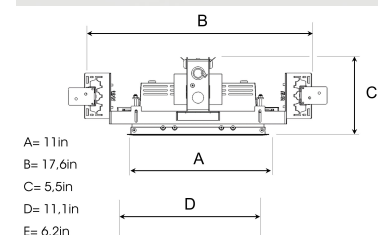

# OPUS 2 NA 2000, 930 (BBBL), SPOT, BLACK

ITAB

- ✓ Product is title 24 compatible
- ✓ Discrete and clean-looking ceiling
- ✓ Swivel the light up to 30° in any direction
- ✓ Available in white, black and grey

## TECHNICAL SPECIFICATION

Product Code	324-7530-20
Colour	Black
Control	0-10 V
CRI light colour	930 (BBBL)
Delivered lumen output lm	2 x 1880
Driver	Stand alone, included
Light distribution	Spot
Lightsource	LED COB
Mains input voltage	120V
Measurements A	11
Measurements B	17,6
Measurements C	5,5
Measurements D	11,1
Measurements E	6,2
Mounting	Recessed
Position	360°/30°
Lifetime	L80 B10, 50.000h
Protection	For indoor use only
Sawing instructions unit	inch
Sawing instructions x	5,9
Sawing instructions y	10,7
Start Time	Instant
System power W	2x19
Unit	inch

Spot	Medium	Flood	Wide Flood
16°	28°	40°	65°
m	m	m	m
0	0	0	0
1.0	0.28	0.50	1.28
2.0	0.56	1.00	2.56
3.0	0.83	1.51	3.84

5,9 x 10,7in