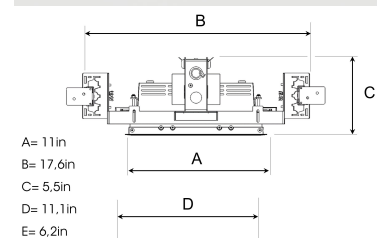

OPUS 2 NA 2000, 930 (BBBL), SPOT, WHITE

ITAB

- ✓ Product is title 24 compatible
- ✓ Discrete and clean-looking ceiling
- ✓ Swivel the light up to 30° in any direction
- ✓ Available in white, black and grey

TECHNICAL SPECIFICATION

Product Code	324-7530-10
Colour	White
Control	0-10 V
CRI light colour	930 (BBBL)
Delivered lumen output lm	2 x 1880
Driver	Stand alone, included
Light distribution	Spot
Lightsource	LED COB
Mains input voltage	120V
Measurements A	11
Measurements B	17,6
Measurements C	5,5
Measurements D	11,1
Measurements E	6,2
Mounting	Recessed
Position	360°/30°
Lifetime	L80 B10, 50.000h
Protection	For indoor use only
Sawing instructions unit	inch
Sawing instructions x	5,9
Sawing instructions y	10,7
Start Time	Instant
System power W	2x19
Unit	inch

Spot	Medium	Flood	Wide Flood
16°	28°	40°	65°
m	m	m	m
0	0	0	0
1.0	0.28	0.50	0.73
2.0	0.56	1.00	1.46
3.0	0.83	1.51	2.18
			3.84

5,9 x 10,7in