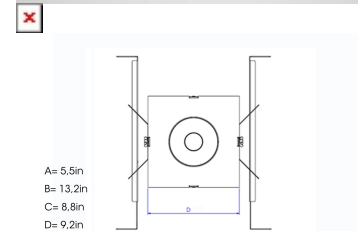

RAY NA 1000, 930 (BBBL), MEDIUM, GREY

ITAB

- ✓ Product is title 24 compatible
- ✓ Discreet, calm and clean-looking ceiling
- ✓ Available in white, black and grey

TECHNICAL SPECIFICATION

Product Code	317-7501-30
Colour	Grey
Control	0-10 V
CRI light colour	930 (BBBL)
Delivered lumen output lm	800
Driver	Stand alone, included
Light distribution	Medium
Lightsource	LED COB
Mains input voltage	120-277V
Measurements A	5,5
Measurements B	13,2
Measurements C	8,8
Measurements D	9,2
Mounting	Recessed
Position	360°/20°
Lifetime	L80 B10, 50.000h
Protection	For indoor use only
Sawing instructions diameter	4,5
Sawing instructions unit	inch
Start Time	Instant
System power W	15,9
Unit	inch

Spot		Medium	
	13°		27°
m	ø	m	ø
1.0	0.23	1.0	0.48
2.0	0.46	2.0	0.95
3.0	0.69	3.0	1.43

4,5in