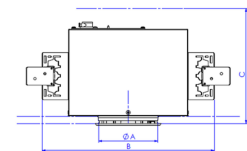

RAY NA 1000, 930 (BBBL), MEDIUM, GREY

ITAB

- ✓ Product is title 24 compatible
- ✓ Discreet, calm and clean-looking ceiling
- ✓ Available in white, black and grey

TECHNICAL SPECIFICATION

Product Code	317-7501-30
Colour	Grey
Control	0-10 V
CRI light colour	930 (BBBL)
Delivered lumen output lm	800
Driver	Stand alone, included
Light distribution	Medium
Lightsource	LED COB
Mains input voltage	120-277V
Measurements A	5,5
Measurements B	13,2
Measurements C	8,8
Measurements D	9,2
Mounting	Recessed
Position	360°/20°
Lifetime	L80 B10, 50.000h
Protection	For indoor use only
Sawing instructions diameter	4,5
Sawing instructions unit	inch
Start Time	Instant
System power W	15,9
Unit	inch

Spot		Medium	
	13°		27°
m	ø	m	ø
1.0	0.23	1.0	0.48
2.0	0.46	2.0	0.95
3.0	0.69	3.0	1.43

4,5in