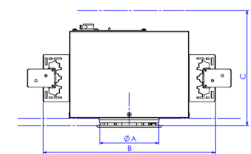

RAY NA 1000, 930 (BBBL), MEDIUM, BLACK

- ✓ Product is title 24 compatible
- ✓ Discreet, calm and clean-looking ceiling
- ✓ Available in white, black and grey

TECHNICAL SPECIFICATION

Product Code	317-7501-20
Colour	Black
Control	0-10 V
CRI light colour	930 (BBBL)
Delivered lumen output lm	800
Driver	Stand alone, included
Light distribution	Medium
Lightsource	LED COB
Mains input voltage	120-277V
Measurements A	5,5
Measurements B	13,2
Measurements C	8,8
Measurements D	9,2
Mounting	Recessed
Position	360°/20°
Lifetime	L80 B10, 50.000h
Protection	For indoor use only
Sawing instructions diameter	4,5
Sawing instructions unit	inch
Start Time	Instant
System power W	15,9
Unit	inch

Spot		Medium	
	13°		27°
m	ø	m	ø
1.0	0.23	1.0	0.48
2.0	0.46	2.0	0.95
3.0	0.69	3.0	1.43

4,5in