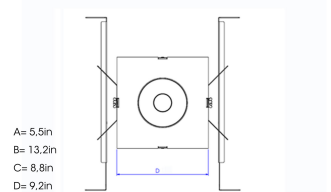

RAY NA 1000, 930 (BBBL), MEDIUM, BLACK

- ✓ Product is title 24 compatible
- ✓ Discreet, calm and clean-looking ceiling
- ✓ Available in white, black and grey

TECHNICAL SPECIFICATION

Product Code	317-7501-20
Colour	Black
Control	0-10 V
CRI light colour	930 (BBBL)
Delivered lumen output lm	800
Driver	Stand alone, included
Light distribution	Medium
Lightsource	LED COB
Mains input voltage	120-277V
Measurements A	5,5
Measurements B	13,2
Measurements C	8,8
Measurements D	9,2
Mounting	Recessed
Position	360°/20°
Lifetime	L80 B10, 50.000h
Protection	For indoor use only
Sawing instructions diameter	4,5
Sawing instructions unit	inch
Start Time	Instant
System power W	15,9
Unit	inch

Spot		Medium	
	13°		27°
m	ø	m	ø
1.0	0.23	1.0	0.48
2.0	0.46	2.0	0.95
3.0	0.69	3.0	1.43

4,5in