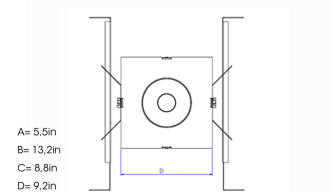

## TECHNICAL SPECIFICATION

Product Code	317-7501-10
Colour	White
Control	0-10 V
CRI light colour	930 (BBBL)
Delivered lumen output lm	800
Driver	Stand alone, included
Light distribution	Medium
Lightsource	LED COB
Mains input voltage	120-277V
Measurements A	5,5
Measurements B	13,2
Measurements C	8,8
Measurements D	9,2
Mounting	Recessed
Position	360°/20°
Lifetime	L80 B10, 50.000h
Protection	For indoor use only
Sawing instructions diameter	4,5
Sawing instructions unit	inch
Start Time	Instant
System power W	15,9
Unit	inch

Spot		Medium	
	13°		27°
m	ø	m	ø
1.0	0.23	1.0	0.48
2.0	0.46	2.0	0.95
3.0	0.69	3.0	1.43

4,5in