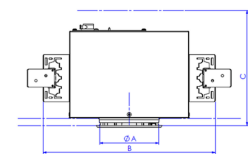

## TECHNICAL SPECIFICATION

Product Code	317-7501-10
Colour	White
Control	0-10 V
CRI light colour	930 (BBBL)
Delivered lumen output lm	800
Driver	Stand alone, included
Light distribution	Medium
Lightsource	LED COB
Mains input voltage	120-277V
Measurements A	5,5
Measurements B	13,2
Measurements C	8,8
Measurements D	9,2
Mounting	Recessed
Position	360°/20°
Lifetime	L80 B10, 50.000h
Protection	For indoor use only
Sawing instructions diameter	4,5
Sawing instructions unit	inch
Start Time	Instant
System power W	15,9
Unit	inch

Spot		Medium	
	13°		27°
m	ø	m	ø
1.0	0.23	1.0	0.48
2.0	0.46	2.0	0.95
3.0	0.69	3.0	1.43

4,5in