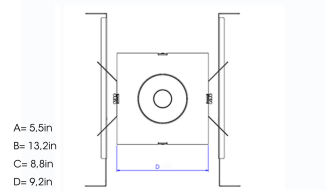

RAY NA 1000, 930 (BBBL), SPOT, WHITE

- ✓ Product is title 24 compatible
- ✓ Discreet, calm and clean-looking ceiling
- ✓ Available in white, black and grey

TECHNICAL SPECIFICATION

| | |
|------------------------------|-----------------------|
| Product Code | 317-7500-10 |
| Colour | White |
| Control | 0-10 V |
| CRI light colour | 930 (BBBL) |
| Delivered lumen output lm | 800 |
| Driver | Stand alone, included |
| Light distribution | Spot |
| Lightsource | LED COB |
| Mains input voltage | 120-277V |
| Measurements A | 5,5 |
| Measurements B | 13,2 |
| Measurements C | 8,8 |
| Measurements D | 9,2 |
| Mounting | Recessed |
| Position | 360°/20° |
| Lifetime | L80 B10, 50.000h |
| Protection | For indoor use only |
| Sawing instructions diameter | 4,5 |
| Sawing instructions unit | inch |
| Start Time | Instant |
| System power W | 15,9 |
| Unit | inch |

| Spot | | Medium | |
|------|------|--------|------|
| | 13° | | 27° |
| m | ø | m | ø |
| 1.0 | 0.23 | 1.0 | 0.48 |
| 2.0 | 0.46 | 2.0 | 0.95 |
| 3.0 | 0.69 | 3.0 | 1.43 |

4,5in