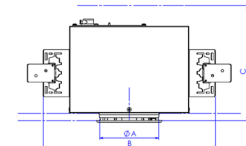

RAY NA 1000, 930 (BBBL), SPOT, WHITE

- ✓ Product is title 24 compatible
- ✓ Discreet, calm and clean-looking ceiling
- ✓ Available in white, black and grey

TECHNICAL SPECIFICATION

| | |
|------------------------------|-----------------------|
| Product Code | 317-7500-10 |
| Colour | White |
| Control | 0-10 V |
| CRI light colour | 930 (BBBL) |
| Delivered lumen output lm | 800 |
| Driver | Stand alone, included |
| Light distribution | Spot |
| Lightsource | LED COB |
| Mains input voltage | 120-277V |
| Measurements A | 5,5 |
| Measurements B | 13,2 |
| Measurements C | 8,8 |
| Measurements D | 9,2 |
| Mounting | Recessed |
| Position | 360°/20° |
| Lifetime | L80 B10, 50.000h |
| Protection | For indoor use only |
| Sawing instructions diameter | 4,5 |
| Sawing instructions unit | inch |
| Start Time | Instant |
| System power W | 15,9 |
| Unit | inch |

| Spot | | Medium | |
|------|------|--------|------|
| | 13° | | 27° |
| m | ø | m | ø |
| 1.0 | 0.23 | 1.0 | 0.48 |
| 2.0 | 0.46 | 2.0 | 0.95 |
| 3.0 | 0.69 | 3.0 | 1.43 |

4,5in