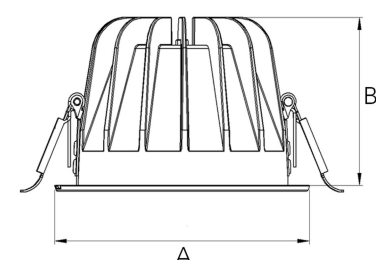

TITAN 2000, 930 (BBBL), WIDE FLOOD, BLACK

ITAB

- ✓ Diskret og godt integrert i tak
- ✓ Tilgjengelig i forskjellige størrelser og lumenpakker
- ✓ Verktøyfri installasjon
- ✓ Tilgjengelig i hvit, svart og grå

TECHNICAL SPECIFICATION

Product Code	271-577-20
Colour	Black
Control	On/off
CRI light colour	930 (BBBL)
Delivered lumen output lm	1689
Driver	Stand alone, included
EEL	E
Light distribution	Wide flood
Lightsource	LED COB
Mains input voltage	220-240 V
Measurements A	144
Measurements B	90
Mounting	Recessed
Position	Fixed
Lifetime	L80 B10, 50.000h
Protection	IP20/IP44 with front glass. IP20 without front glass
Sawing instructions diameter	128
Start Time	Instant
System power W	12,5
Unit	mm
Weight	0,55

A= 144mm, B= 90mm

Spot	Medium		Flood		Wide Flood		
	14°	26°	37°	55°			
m	ø	m	ø	m	ø	m	ø
1.0	0.24	1.0	0.47	1.0	0.68	1.0	1.05
2.0	0.48	2.0	0.94	2.0	1.35	2.0	2.10
3.0	0.72	3.0	1.41	3.0	2.03	3.0	3.15

128mm