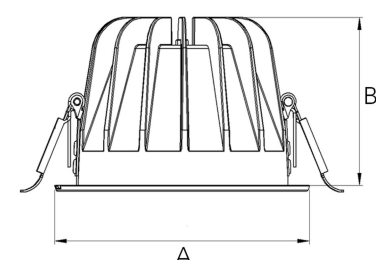

# TITAN 2000, 930 (BBBL), WIDE FLOOD, BLACK

ITAB

- ✓ Diskret og godt integrert i tak
- ✓ Tilgjengelig i forskjellige størrelser og lumenpakker
- ✓ Verktøyfri installasjon
- ✓ Tilgjengelig i hvit, svart og grå

## TECHNICAL SPECIFICATION

Product Code	271-577-20
Colour	Black
Control	On/off
CRI light colour	930 (BBBL)
Delivered lumen output lm	1689
Driver	Stand alone, included
EEL	E
Light distribution	Wide flood
Lightsources	LED COB
Mains input voltage	220-240 V
Measurements A	144
Measurements B	90
Mounting	Recessed
Position	Fixed
Lifetime	L80 B10, 50.000h
Protection	IP20/IP44 with front glass. IP20 without front glass
Sawing instructions diameter	128
Start Time	Instant
System power W	12,5
Unit	mm
Weight	0,55

A= 144mm, B= 90mm

Spot	Medium		Flood		Wide Flood		
	14°	26°	37°	55°			
m	ø	m	ø	m	ø	m	ø
1.0	0.24	1.0	0.47	1.0	0.68	1.0	1.05
2.0	0.48	2.0	0.94	2.0	1.35	2.0	2.10
3.0	0.72	3.0	1.41	3.0	2.03	3.0	3.15

128mm