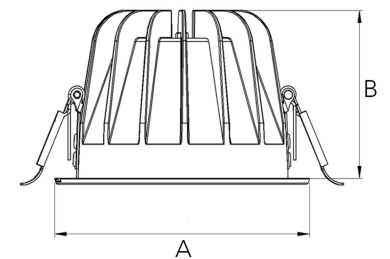

# TITAN 2000, 930 (BBBL), MEDIUM W/ GLASS, BLACK

ITAB

- ✓ Diskret og godt integrert i tak
- ✓ Tilgjengelig i forskjellige størrelser og lumenpakker
- ✓ Verktøyfri installasjon
- ✓ Tilgjengelig i hvit, svart og grå

## TECHNICAL SPECIFICATION

Product Code	271-505-20
Colour	Black
Control	On/off
CRI light colour	930 (BBBL)
Delivered lumen output lm	1689
Driver	Stand alone, included
EEL	E
Light distribution	Medium
Lightsource	LED COB
Mains input voltage	220-240 V
Measurements A	144
Measurements B	90
Mounting	Recessed
Position	Fixed
Lifetime	L80 B10, 50.000h
Protection	IP20/IP44 with front glass. IP20 without front glass
Sawing instructions diameter	128
Start Time	Instant
System power W	12,5
Unit	mm
Weight	0,55

A= 144mm, B= 90mm

Spot	Medium	Flood	Wide Flood
14°	26°	37°	55°
m	m	m	m
ø	ø	ø	ø
1.0	0.24	0.47	1.05
2.0	0.48	0.94	2.10
3.0	0.72	1.41	3.15

128mm