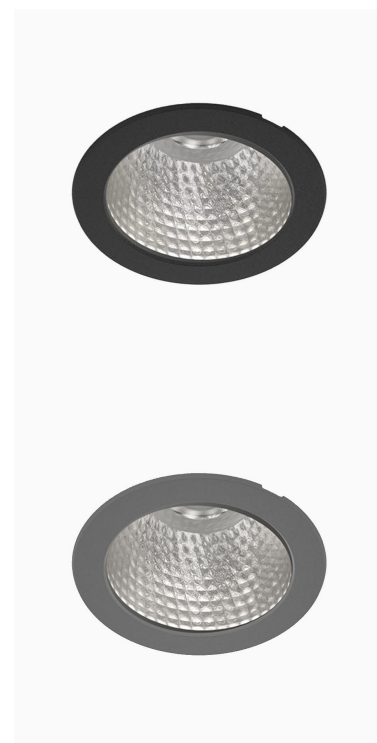

TITAN 4000, 930 (BBBL), WIDE FLOOD W/ GLASS, WHITE

ITAB

- ✓ Diskret og godt integrert i tak
- ✓ Tilgjengelig i forskjellige størrelser og lumenpakker
- ✓ Verktøyfri installasjon
- ✓ Tilgjengelig i hvit, svart og grå

TECHNICAL SPECIFICATION

| | |
|------------------------------|-----------------------|
| Product Code | 271-513-10 |
| Colour | White |
| Control | On/off |
| CRI light colour | 930 (BBBL) |
| Delivered lumen output lm | 3766 |
| Driver | Stand alone, included |
| EEL | E |
| Light distribution | Wide flood |
| Lightsource | LED COB |
| Mains input voltage | 220-240 V |
| Measurements A | 144 |
| Measurements B | 90 |
| Mounting | Recessed |
| Position | Fixed |
| Lifetime | L80 B10, 50.000h |
| Protection | IP 20, class III |
| Sawing instructions diameter | 128 |
| Start Time | Instant |
| System power W | 30,1 |
| Unit | mm |
| Weight | 0,55 |

A= 144mm, B= 90mm

| Spot | Medium | Flood | Wide Flood |
|------|--------|-------|------------|
| 14° | 26° | 37° | 55° |
| m | ø | m | ø |
| 1.0 | 0.24 | 1.0 | 0.47 |
| 2.0 | 0.48 | 2.0 | 0.94 |
| 3.0 | 0.72 | 3.0 | 1.41 |
| 1.0 | 0.68 | 1.0 | 1.05 |
| 2.0 | 1.35 | 2.0 | 2.10 |
| 3.0 | 2.03 | 3.0 | 3.15 |

128mm