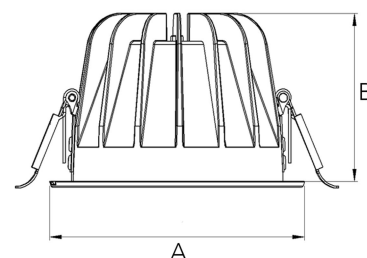

TITAN 4000, 930 (BBBL), WIDE FLOOD W/ GLASS, WHITE

ITAB

- ✓ Diskret og godt integrert i tak
- ✓ Tilgjengelig i forskjellige størrelser og lumenpakker
- ✓ Verktøyfri installasjon
- ✓ Tilgjengelig i hvit, svart og grå

TECHNICAL SPECIFICATION

| | |
|------------------------------|-----------------------|
| Product Code | 271-513-10 |
| Colour | White |
| Control | On/off |
| CRI light colour | 930 (BBBL) |
| Delivered lumen output lm | 3766 |
| Driver | Stand alone, included |
| EEL | E |
| Light distribution | Wide flood |
| Lightsource | LED COB |
| Mains input voltage | 220-240 V |
| Measurements A | 144 |
| Measurements B | 90 |
| Mounting | Recessed |
| Position | Fixed |
| Lifetime | L80 B10, 50.000h |
| Protection | IP 20, class III |
| Sawing instructions diameter | 128 |
| Start Time | Instant |
| System power W | 30,1 |
| Unit | mm |
| Weight | 0,55 |

A= 144mm, B= 90mm

| Spot | Medium | Flood | Wide Flood |
|------|--------|-------|------------|
| 14° | 26° | 37° | 55° |
| m | ø | m | ø |
| 1.0 | 0.24 | 1.0 | 0.47 |
| 2.0 | 0.48 | 2.0 | 0.94 |
| 3.0 | 0.72 | 3.0 | 1.41 |
| 1.0 | 0.68 | 1.0 | 1.05 |
| 2.0 | 1.35 | 2.0 | 2.10 |
| 3.0 | 2.03 | 3.0 | 3.15 |

128mm