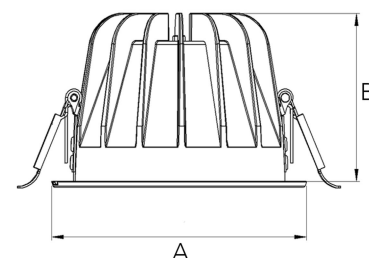

TITAN 4000, 930 (BBBL), WIDE FLOOD W/ GLASS, GREY

ITAB

- ✓ Diskret og godt integrert i tak
- ✓ Tilgjengelig i forskjellige størrelser og lumenpakker
- ✓ Verktøyfri installasjon
- ✓ Tilgjengelig i hvit, svart og grå

TECHNICAL SPECIFICATION

Product Code	271-513-30
Colour	Grey
Control	On/off
CRI light colour	930 (BBBL)
Delivered lumen output lm	3766
Driver	Stand alone, included
EEL	E
Light distribution	Wide flood
Lightsource	LED COB
Mains input voltage	220-240 V
Measurements A	144
Measurements B	90
Mounting	Recessed
Position	Fixed
Lifetime	L80 B10, 50.000h
Protection	IP 20, class III
Sawing instructions diameter	128
Start Time	Instant
System power W	30,1
Unit	mm
Weight	0,55

A= 144mm, B= 90mm

Spot	Medium	Flood	Wide Flood
14°	26°	37°	55°
m	ø	m	ø
1.0	0.24	1.0	0.47
2.0	0.48	2.0	0.94
3.0	0.72	3.0	1.41
1.0	0.68	1.0	1.05
2.0	1.35	2.0	2.10
3.0	2.03	3.0	3.15

128mm