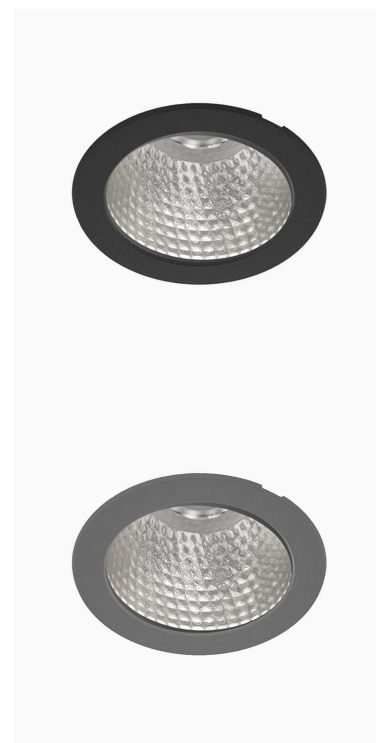

TITAN 4000, 930 (BBBL), WIDE FLOOD W/ GLASS, GREY

ITAB

- ✓ Diskret og godt integrert i tak
- ✓ Tilgjengelig i forskjellige størrelser og lumenpakker
- ✓ Verktøyfri installasjon
- ✓ Tilgjengelig i hvit, svart og grå

TECHNICAL SPECIFICATION

Product Code	271-513-30
Colour	Grey
Control	On/off
CRI light colour	930 (BBBL)
Delivered lumen output lm	3766
Driver	Stand alone, included
EEL	E
Light distribution	Wide flood
Lightsource	LED COB
Mains input voltage	220-240 V
Measurements A	144
Measurements B	90
Mounting	Recessed
Position	Fixed
Lifetime	L80 B10, 50.000h
Protection	IP 20, class III
Sawing instructions diameter	128
Start Time	Instant
System power W	30,1
Unit	mm
Weight	0,55

A= 144mm, B= 90mm

Spot	Medium	Flood	Wide Flood
14°	26°	37°	55°
m	ø	m	ø
1.0	0.24	1.0	0.47
2.0	0.48	2.0	0.94
3.0	0.72	3.0	1.41
1.0	0.68	1.0	1.05
2.0	1.35	2.0	2.10
3.0	2.03	3.0	3.15

128mm