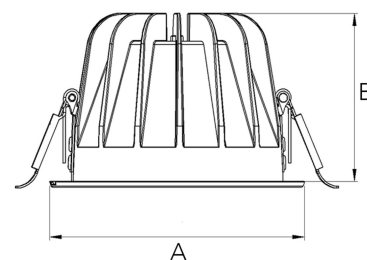

TITAN 4000, 930 (BBBL), WIDE FLOOD W/ GLASS, GREY

ITAB

- ✓ Diskret og godt integrert i tak
- ✓ Tilgjengelig i forskjellige størrelser og lumenpakker
- ✓ Verktøyfri installasjon
- ✓ Tilgjengelig i hvit, svart og grå

TECHNICAL SPECIFICATION

Product Code	271-513-30
Colour	Grey
Control	On/off
CRI light colour	930 (BBBL)
Delivered lumen output lm	3766
Driver	Stand alone, included
EEL	E
Light distribution	Wide flood
Lightsource	LED COB
Mains input voltage	220-240 V
Measurements A	144
Measurements B	90
Mounting	Recessed
Position	Fixed
Lifetime	L80 B10, 50.000h
Protection	IP 20, class III
Sawing instructions diameter	128
Start Time	Instant
System power W	30,1
Unit	mm
Weight	0,55

A= 144mm, B= 90mm

Spot	Medium	Flood	Wide Flood
14°	26°	37°	55°
m	ø	m	ø
1.0	0.24	1.0	0.47
2.0	0.48	2.0	0.94
3.0	0.72	3.0	1.41
1.0	0.68	1.0	1.05
2.0	1.35	2.0	2.10
3.0	2.03	3.0	3.15

128mm