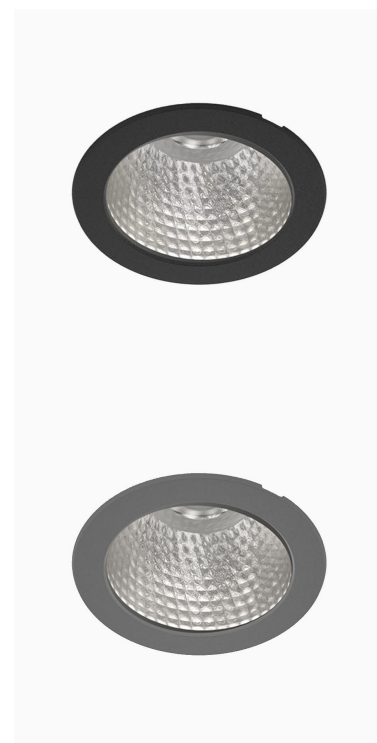

TITAN 4000, 930 (BBBL), WIDE FLOOD W/ GLASS, GREY

ITAB

- ✓ Diskret og godt integrert i tak
- ✓ Tilgjengelig i forskjellige størrelser og lumenpakker
- ✓ Verktøyfri installasjon
- ✓ Tilgjengelig i hvit, svart og grå

TECHNICAL SPECIFICATION

Product Code	271-513-30
Colour	Grey
Control	On/off
CRI light colour	930 (BBBL)
Delivered lumen output lm	3766
Driver	Stand alone, included
EEL	E
Light distribution	Wide flood
Lightsource	LED COB
Mains input voltage	220-240 V
Measurements A	144
Measurements B	90
Mounting	Recessed
Position	Fixed
Lifetime	L80 B10, 50.000h
Protection	IP 20, class III
Sawing instructions diameter	128
Start Time	Instant
System power W	30,1
Unit	mm
Weight	0,55

A= 144mm, B= 90mm

Spot	Medium	Flood	Wide Flood
14°	26°	37°	55°
m	ø	m	ø
1.0	0.24	1.0	0.47
2.0	0.48	2.0	0.94
3.0	0.72	3.0	1.41
1.0	0.68	1.0	1.05
2.0	1.35	2.0	2.10
3.0	2.03	3.0	3.15

128mm