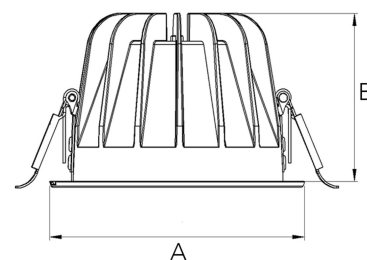

TITAN 4000, 930 (BBBL), WIDE FLOOD W/ GLASS, BLACK

ITAB

- ✓ Diskret og godt integrert i tak
- ✓ Tilgjengelig i forskjellige størrelser og lumenpakker
- ✓ Verktøyfri installasjon
- ✓ Tilgjengelig i hvit, svart og grå

TECHNICAL SPECIFICATION

Product Code	271-513-20
Colour	Black
Control	On/off
CRI light colour	930 (BBBL)
Delivered lumen output lm	3766
Driver	Stand alone, included
EEL	E
Light distribution	Wide flood
Lightsource	LED COB
Mains input voltage	220-240 V
Measurements A	144
Measurements B	90
Mounting	Recessed
Position	Fixed
Lifetime	L80 B10, 50.000h
Protection	IP 20, class III
Sawing instructions diameter	128
Start Time	Instant
System power W	30,1
Unit	mm
Weight	0,55

A= 144mm, B= 90mm

Spot	Medium	Flood	Wide Flood
14°	26°	37°	55°
m	ø	m	ø
1.0	0.24	1.0	0.47
2.0	0.48	2.0	0.94
3.0	0.72	3.0	1.41
1.0	0.68	1.0	1.05
2.0	1.35	2.0	2.10
3.0	2.03	3.0	3.15

128mm