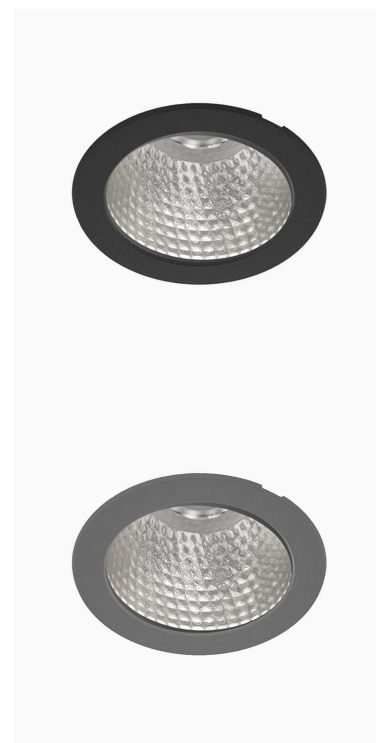

# TITAN 4000, 930 (BBBL), WIDE FLOOD W/ GLASS, BLACK

ITAB

- ✓ Diskret og godt integrert i tak
- ✓ Tilgjengelig i forskjellige størrelser og lumenpakker
- ✓ Verktøyfri installasjon
- ✓ Tilgjengelig i hvit, svart og grå

## TECHNICAL SPECIFICATION

Product Code	271-513-20
Colour	Black
Control	On/off
CRI light colour	930 (BBBL)
Delivered lumen output lm	3766
Driver	Stand alone, included
EEL	E
Light distribution	Wide flood
Lightsource	LED COB
Mains input voltage	220-240 V
Measurements A	144
Measurements B	90
Mounting	Recessed
Position	Fixed
Lifetime	L80 B10, 50.000h
Protection	IP 20, class III
Sawing instructions diameter	128
Start Time	Instant
System power W	30,1
Unit	mm
Weight	0,55

A= 144mm, B= 90mm

Spot	Medium	Flood	Wide Flood
14°	26°	37°	55°
m	ø	m	ø
1.0	0.24	1.0	0.47
2.0	0.48	2.0	0.94
3.0	0.72	3.0	1.41
1.0	0.68	1.0	1.05
2.0	1.35	2.0	2.10
3.0	2.03	3.0	3.15

128mm