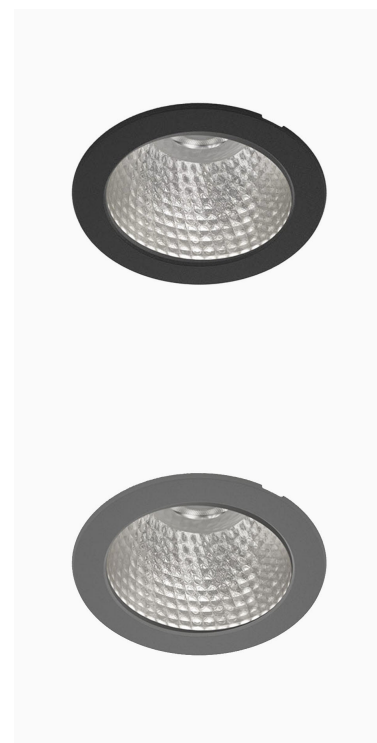

TITAN 4000, 930 (BBBL), WIDE FLOOD W/ GLASS, BLACK

ITAB

- ✓ Diskret og godt integrert i tak
- ✓ Tilgjengelig i forskjellige størrelser og lumenpakker
- ✓ Verktøyfri installasjon
- ✓ Tilgjengelig i hvit, svart og grå

TECHNICAL SPECIFICATION

Product Code	271-513-20
Colour	Black
Control	On/off
CRI light colour	930 (BBBL)
Delivered lumen output lm	3766
Driver	Stand alone, included
EEL	E
Light distribution	Wide flood
Lightsource	LED COB
Mains input voltage	220-240 V
Measurements A	144
Measurements B	90
Mounting	Recessed
Position	Fixed
Lifetime	L80 B10, 50.000h
Protection	IP 20, class III
Sawing instructions diameter	128
Start Time	Instant
System power W	30,1
Unit	mm
Weight	0,55

A= 144mm, B= 90mm

Spot	Medium	Flood	Wide Flood
14°	26°	37°	55°
m	ø	m	ø
1.0	0.24	1.0	0.47
2.0	0.48	2.0	0.94
3.0	0.72	3.0	1.41
1.0	0.68	1.0	1.05
2.0	1.35	2.0	2.10
3.0	2.03	3.0	3.15

128mm