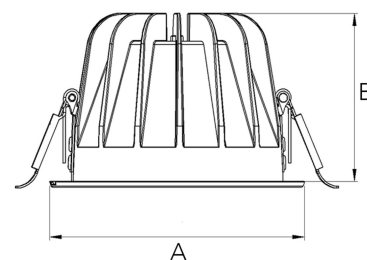

# TITAN 4000, 930 (BBBL), WIDE FLOOD W/ GLASS, BLACK

ITAB

- ✓ Diskret og godt integrert i tak
- ✓ Tilgjengelig i forskjellige størrelser og lumenpakker
- ✓ Verktøyfri installasjon
- ✓ Tilgjengelig i hvit, svart og grå

## TECHNICAL SPECIFICATION

Product Code	271-513-20
Colour	Black
Control	On/off
CRI light colour	930 (BBBL)
Delivered lumen output lm	3766
Driver	Stand alone, included
EEL	E
Light distribution	Wide flood
Lightsource	LED COB
Mains input voltage	220-240 V
Measurements A	144
Measurements B	90
Mounting	Recessed
Position	Fixed
Lifetime	L80 B10, 50.000h
Protection	IP 20, class III
Sawing instructions diameter	128
Start Time	Instant
System power W	30,1
Unit	mm
Weight	0,55

A= 144mm, B= 90mm

Spot	Medium	Flood	Wide Flood
14°	26°	37°	55°
m	ø	m	ø
1.0	0.24	1.0	0.47
2.0	0.48	2.0	0.94
3.0	0.72	3.0	1.41
1.0	0.68	1.0	1.05
2.0	1.35	2.0	2.10
3.0	2.03	3.0	3.15

128mm