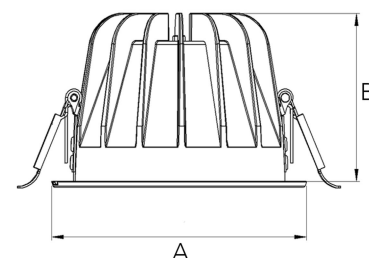

# TITAN 3000, 930 (BBBL), WIDE FLOOD W/ GLASS, GREY

ITAB

- ✓ Diskret og godt integrert i tak
- ✓ Tilgjengelig i forskjellige størrelser og lumenpakker
- ✓ Verktøyfri installasjon
- ✓ Tilgjengelig i hvit, svart og grå

## TECHNICAL SPECIFICATION

Product Code	271-503-30
Colour	Grey
Control	On/off
CRI light colour	930 (BBBL)
Delivered lumen output lm	2841
Driver	Stand alone, included
EEL	E
Light distribution	Wide flood
Lightsource	LED COB
Mains input voltage	220-240 V
Measurements A	144
Measurements B	90
Mounting	Recessed
Position	Fixed
Lifetime	L80 B10, 50.000h
Protection	IP20/IP44 with front glass. IP20 without front glass
Sawing instructions diameter	128
Start Time	Instant
System power W	21,6
Unit	mm
Weight	0,55

A= 144mm, B= 90mm

Spot	Medium	Flood	Wide Flood
14°	26°	37°	55°
m	ø	m	ø
1.0	0.24	1.0	0.47
2.0	0.48	2.0	0.94
3.0	0.72	3.0	1.41
1.0	0.68	1.0	1.05
2.0	1.35	2.0	2.10
3.0	2.03	3.0	3.15

128mm