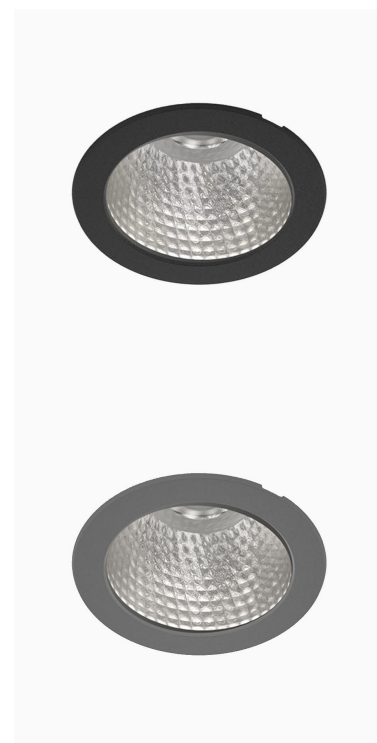

# TITAN 3000, 930 (BBBL), WIDE FLOOD W/ GLASS, GREY

ITAB

- ✓ Diskret og godt integrert i tak
- ✓ Tilgjengelig i forskjellige størrelser og lumenpakker
- ✓ Verktøyfri installasjon
- ✓ Tilgjengelig i hvit, svart og grå

## TECHNICAL SPECIFICATION

Product Code	271-503-30
Colour	Grey
Control	On/off
CRI light colour	930 (BBBL)
Delivered lumen output lm	2841
Driver	Stand alone, included
EEL	E
Light distribution	Wide flood
Lightsource	LED COB
Mains input voltage	220-240 V
Measurements A	144
Measurements B	90
Mounting	Recessed
Position	Fixed
Lifetime	L80 B10, 50.000h
Protection	IP20/IP44 with front glass. IP20 without front glass
Sawing instructions diameter	128
Start Time	Instant
System power W	21,6
Unit	mm
Weight	0,55

A= 144mm, B= 90mm

Spot	Medium	Flood	Wide Flood
14°	26°	37°	55°
m	ø	m	ø
1.0	0.24	1.0	0.47
2.0	0.48	2.0	0.94
3.0	0.72	3.0	1.41
1.0	0.68	1.0	1.05
2.0	1.35	2.0	2.10
3.0	2.03	3.0	3.15

128mm