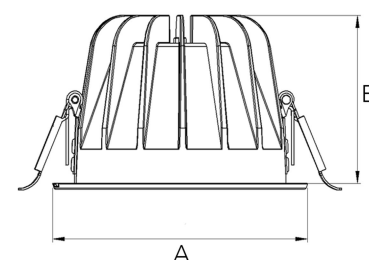

TITAN 3000, 930 (BBBL), WIDE FLOOD W/ GLASS, BLACK

ITAB

- ✓ Diskret og godt integrert i tak
- ✓ Tilgjengelig i forskjellige størrelser og lumenpakker
- ✓ Verktøyfri installasjon
- ✓ Tilgjengelig i hvit, svart og grå

TECHNICAL SPECIFICATION

Product Code	271-503-20
Colour	Black
Control	On/off
CRI light colour	930 (BBBL)
Delivered lumen output lm	2841
Driver	Stand alone, included
EEL	E
Light distribution	Wide flood
Lightsource	LED COB
Mains input voltage	220-240 V
Measurements A	144
Measurements B	90
Mounting	Recessed
Position	Fixed
Lifetime	L80 B10, 50.000h
Protection	IP20/IP44 with front glass. IP20 without front glass
Sawing instructions diameter	128
Start Time	Instant
System power W	21,6
Unit	mm
Weight	0,55

A= 144mm, B= 90mm

Spot	Medium	Flood	Wide Flood
14°	26°	37°	55°
m	m	m	m
1.0	1.0	1.0	1.0
2.0	2.0	2.0	2.0
3.0	3.0	3.0	3.0
0.24	0.47	0.68	1.05
0.48	0.94	1.35	2.10
0.72	1.41	2.03	3.15

128mm