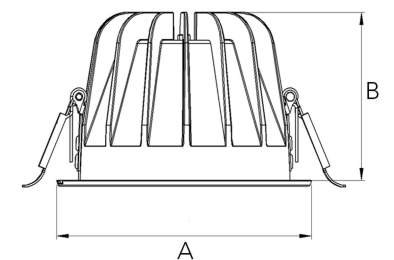

# TITAN 4000, 930 (BBBL), SPOT W/ GLASS, GREY

ITAB

- ✓ Diskret og godt integrert i tak
- ✓ Tilgjengelig i forskjellige størrelser og lumenpakker
- ✓ Verktøyfri installasjon
- ✓ Tilgjengelig i hvit, svart og grå

## TECHNICAL SPECIFICATION

Product Code	271-510-30
Colour	Grey
Control	On/off
CRI light colour	930 (BBBL)
Delivered lumen output lm	3766
Driver	Stand alone, included
EEL	E
Light distribution	Spot
Lightsource	LED COB
Mains input voltage	220-240 V
Measurements A	144
Measurements B	90
Mounting	Recessed
Position	Fixed
Lifetime	L80 B10, 50.000h
Protection	IP20/IP44 with front glass. IP20 without front glass
Sawing instructions diameter	128
Start Time	Instant
System power W	30,1
Unit	mm
Weight	0,55

A= 144mm, B= 90mm

Spot	Medium		Flood		Wide Flood		
	14°	26°	37°	55°			
m	ø	m	ø	m	ø	m	ø
1.0	0.24	1.0	0.47	1.0	0.68	1.0	1.05
2.0	0.48	2.0	0.94	2.0	1.35	2.0	2.10
3.0	0.72	3.0	1.41	3.0	2.03	3.0	3.15

128mm