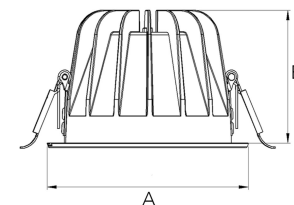

Titan 4000, 930 (BBBL), Spot w/ glass, Grey

ITAB

- ✓ Diskret og godt integrert i tak
- ✓ Tilgjengelig i forskjellige størrelser og lumenpakker
- ✓ Verktøyfri installasjon
- ✓ Tilgjengelig i hvit, svart og grå

Technical specification

Product Code	271-510-30
Colour	Grey
Control	On/off
CRI light colour	930 (BBBL)
Delivered lumen output lm	3700
Driver	Stand alone, included
EEL	E
Light distribution	Spot
Lightsource	LED COB
Mains input voltage	220-240 V
Measurements A	144
Measurements B	90
Mounting	Recessed
Position	Fixed
Lifetime	L80 B10, 50.000h
Protection	IP20/IP44 with front glass. IP20 without front glass
Sawing instructions diameter	128
Start Time	Instant
System power W	29,4
Unit	mm
Weight	0,55

A= 144mm, B= 90mm

Spot	14°		Medium		26°		Flood		37°		Wide Flood		55°	
	m	ø	m	ø	m	ø	m	ø	m	ø	m	ø	m	ø
1.0	0.24		1.0	0.47	1.0	0.68	1.0	1.05	1.0	1.05	1.0	1.05	1.0	1.05
2.0	0.48		2.0	0.94	2.0	1.35	2.0	2.10	2.0	2.10	2.0	2.10	2.0	2.10
3.0	0.72		3.0	1.41	3.0	2.03	3.0	3.15	3.0	3.15	3.0	3.15	3.0	3.15

128mm