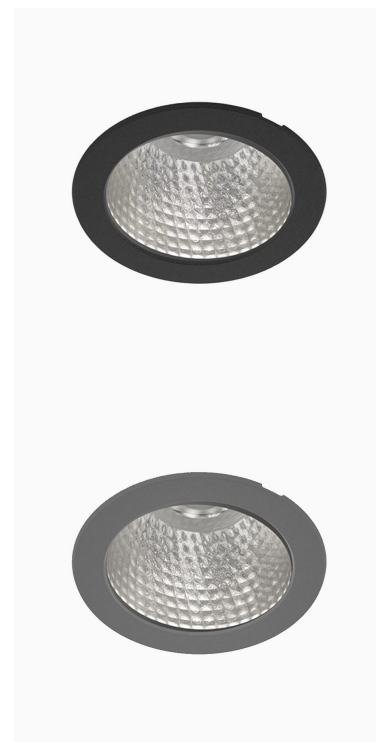

TITAN 4000, 930 (BBBL), SPOT W/ GLASS, BLACK

ITAB

- ✓ Diskret og godt integrert i tak
- ✓ Tilgjengelig i forskjellige størrelser og lumenpakker
- ✓ Verktøyfri installasjon
- ✓ Tilgjengelig i hvit, svart og grå

TECHNICAL SPECIFICATION

Product Code	271-510-20
Colour	Black
Control	On/off
CRI light colour	930 (BBBL)
Delivered lumen output lm	3766
Driver	Stand alone, included
EEL	E
Light distribution	Spot
Lightsource	LED COB
Mains input voltage	220-240 V
Measurements A	144
Measurements B	90
Mounting	Recessed
Position	Fixed
Lifetime	L80 B10, 50.000h
Protection	IP20/IP44 with front glass. IP20 without front glass
Sawing instructions diameter	128
Start Time	Instant
System power W	30,1
Unit	mm
Weight	0,55

A= 144mm, B= 90mm

Spot	Medium		Flood		Wide Flood		
	14°	26°	37°	55°			
m	ø	m	ø	m	ø	m	ø
1.0	0.24	1.0	0.47	1.0	0.68	1.0	1.05
2.0	0.48	2.0	0.94	2.0	1.35	2.0	2.10
3.0	0.72	3.0	1.41	3.0	2.03	3.0	3.15

128mm