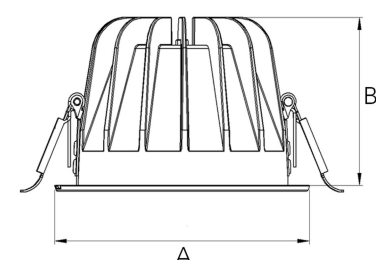

TITAN 4000, 930 (BBBL), SPOT W/ GLASS, BLACK

ITAB

- ✓ Diskret og godt integrert i tak
- ✓ Tilgjengelig i forskjellige størrelser og lumenpakker
- ✓ Verktøyfri installasjon
- ✓ Tilgjengelig i hvit, svart og grå

TECHNICAL SPECIFICATION

Product Code	271-510-20
Colour	Black
Control	On/off
CRI light colour	930 (BBBL)
Delivered lumen output lm	3766
Driver	Stand alone, included
EEL	E
Light distribution	Spot
Lightsource	LED COB
Mains input voltage	220-240 V
Measurements A	144
Measurements B	90
Mounting	Recessed
Position	Fixed
Lifetime	L80 B10, 50.000h
Protection	IP20/IP44 with front glass. IP20 without front glass
Sawing instructions diameter	128
Start Time	Instant
System power W	30,1
Unit	mm
Weight	0,55

A= 144mm, B= 90mm

Spot	Medium		Flood		Wide Flood		
	14°	26°	37°	55°			
m	ø	m	ø	m	ø	m	ø
1.0	0.24	1.0	0.47	1.0	0.68	1.0	1.05
2.0	0.48	2.0	0.94	2.0	1.35	2.0	2.10
3.0	0.72	3.0	1.41	3.0	2.03	3.0	3.15

128mm