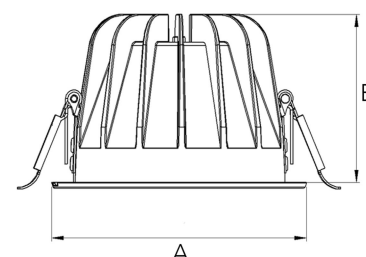

TITAN 4000, 930 (BBBL), SPOT W/ GLASS, BLACK

ITAB

- ✓ Diskret og godt integrert i tak
- ✓ Tilgjengelig i forskjellige størrelser og lumenpakker
- ✓ Verktøyfri installasjon
- ✓ Tilgjengelig i hvit, svart og grå

TECHNICAL SPECIFICATION

Product Code	271-510-20
Colour	Black
Control	On/off
CRI light colour	930 (BBBL)
Delivered lumen output lm	3766
Driver	Stand alone, included
EEL	E
Light distribution	Spot
Lightsource	LED COB
Mains input voltage	220-240 V
Measurements A	144
Measurements B	90
Mounting	Recessed
Position	Fixed
Lifetime	L80 B10, 50.000h
Protection	IP20/IP44 with front glass. IP20 without front glass
Sawing instructions diameter	128
Start Time	Instant
System power W	30,1
Unit	mm
Weight	0,55

A= 144mm, B= 90mm

Spot	Medium		Flood		Wide Flood		
	14°	26°	37°	55°			
m	ø	m	ø	m	ø	m	ø
1.0	0.24	1.0	0.47	1.0	0.68	1.0	1.05
2.0	0.48	2.0	0.94	2.0	1.35	2.0	2.10
3.0	0.72	3.0	1.41	3.0	2.03	3.0	3.15

128mm