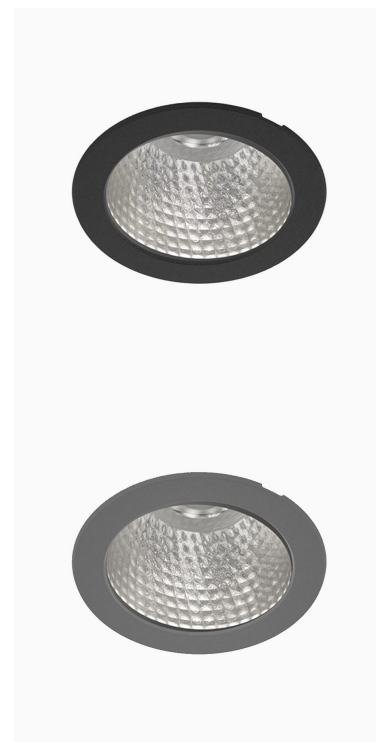

# TITAN 4000, 930 (BBBL), SPOT W/ GLASS, WHITE

ITAB

- ✓ Diskret og godt integrert i tak
- ✓ Tilgjengelig i forskjellige størrelser og lumenpakker
- ✓ Verktøyfri installasjon
- ✓ Tilgjengelig i hvit, svart og grå

## TECHNICAL SPECIFICATION

Product Code	271-510-10
Colour	White
Control	On/off
CRI light colour	930 (BBBL)
Delivered lumen output lm	3766
Driver	Stand alone, included
EEL	E
Light distribution	Spot
Lightsource	LED COB
Mains input voltage	220-240 V
Measurements A	144
Measurements B	90
Mounting	Recessed
Position	Fixed
Lifetime	L80 B10, 50.000h
Protection	IP20/IP44 with front glass. IP20 without front glass
Sawing instructions diameter	128
Start Time	Instant
System power W	30,1
Unit	mm
Weight	0,55

A= 144mm, B= 90mm

Spot	Medium		Flood		Wide Flood		
	14°	26°	37°	55°			
m	ø	m	ø	m	ø	m	ø
1.0	0.24	1.0	0.47	1.0	0.68	1.0	1.05
2.0	0.48	2.0	0.94	2.0	1.35	2.0	2.10
3.0	0.72	3.0	1.41	3.0	2.03	3.0	3.15

128mm