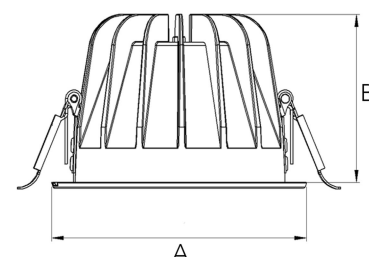

TITAN 4000, 930 (BBBL), SPOT W/ GLASS, WHITE

ITAB

- ✓ Diskret og godt integrert i tak
- ✓ Tilgjengelig i forskjellige størrelser og lumenpakker
- ✓ Verktøyfri installasjon
- ✓ Tilgjengelig i hvit, svart og grå

TECHNICAL SPECIFICATION

Product Code	271-510-10
Colour	White
Control	On/off
CRI light colour	930 (BBBL)
Delivered lumen output lm	3766
Driver	Stand alone, included
EEL	E
Light distribution	Spot
Lightsource	LED COB
Mains input voltage	220-240 V
Measurements A	144
Measurements B	90
Mounting	Recessed
Position	Fixed
Lifetime	L80 B10, 50.000h
Protection	IP20/IP44 with front glass. IP20 without front glass
Sawing instructions diameter	128
Start Time	Instant
System power W	30,1
Unit	mm
Weight	0,55

A= 144mm, B= 90mm

Spot	Medium		Flood		Wide Flood		
	14°	26°	37°	55°			
m	ø	m	ø	m	ø	m	ø
1.0	0.24	1.0	0.47	1.0	0.68	1.0	1.05
2.0	0.48	2.0	0.94	2.0	1.35	2.0	2.10
3.0	0.72	3.0	1.41	3.0	2.03	3.0	3.15

128mm