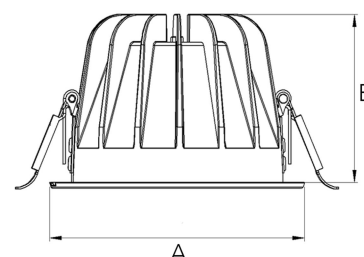

# TITAN 4000, 930 (BBBL), SPOT W/ GLASS, WHITE

ITAB

- ✓ Diskret og godt integrert i tak
- ✓ Tilgjengelig i forskjellige størrelser og lumenpakker
- ✓ Verktøyfri installasjon
- ✓ Tilgjengelig i hvit, svart og grå

## TECHNICAL SPECIFICATION

Product Code	271-510-10
Colour	White
Control	On/off
CRI light colour	930 (BBBL)
Delivered lumen output lm	3766
Driver	Stand alone, included
EEL	E
Light distribution	Spot
Lightsource	LED COB
Mains input voltage	220-240 V
Measurements A	144
Measurements B	90
Mounting	Recessed
Position	Fixed
Lifetime	L80 B10, 50.000h
Protection	IP20/IP44 with front glass. IP20 without front glass
Sawing instructions diameter	128
Start Time	Instant
System power W	30,1
Unit	mm
Weight	0,55

A= 144mm, B= 90mm

Spot	Medium		Flood		Wide Flood		
	14°	26°	37°	55°			
m	ø	m	ø	m	ø	m	ø
1.0	0.24	1.0	0.47	1.0	0.68	1.0	1.05
2.0	0.48	2.0	0.94	2.0	1.35	2.0	2.10
3.0	0.72	3.0	1.41	3.0	2.03	3.0	3.15

128mm